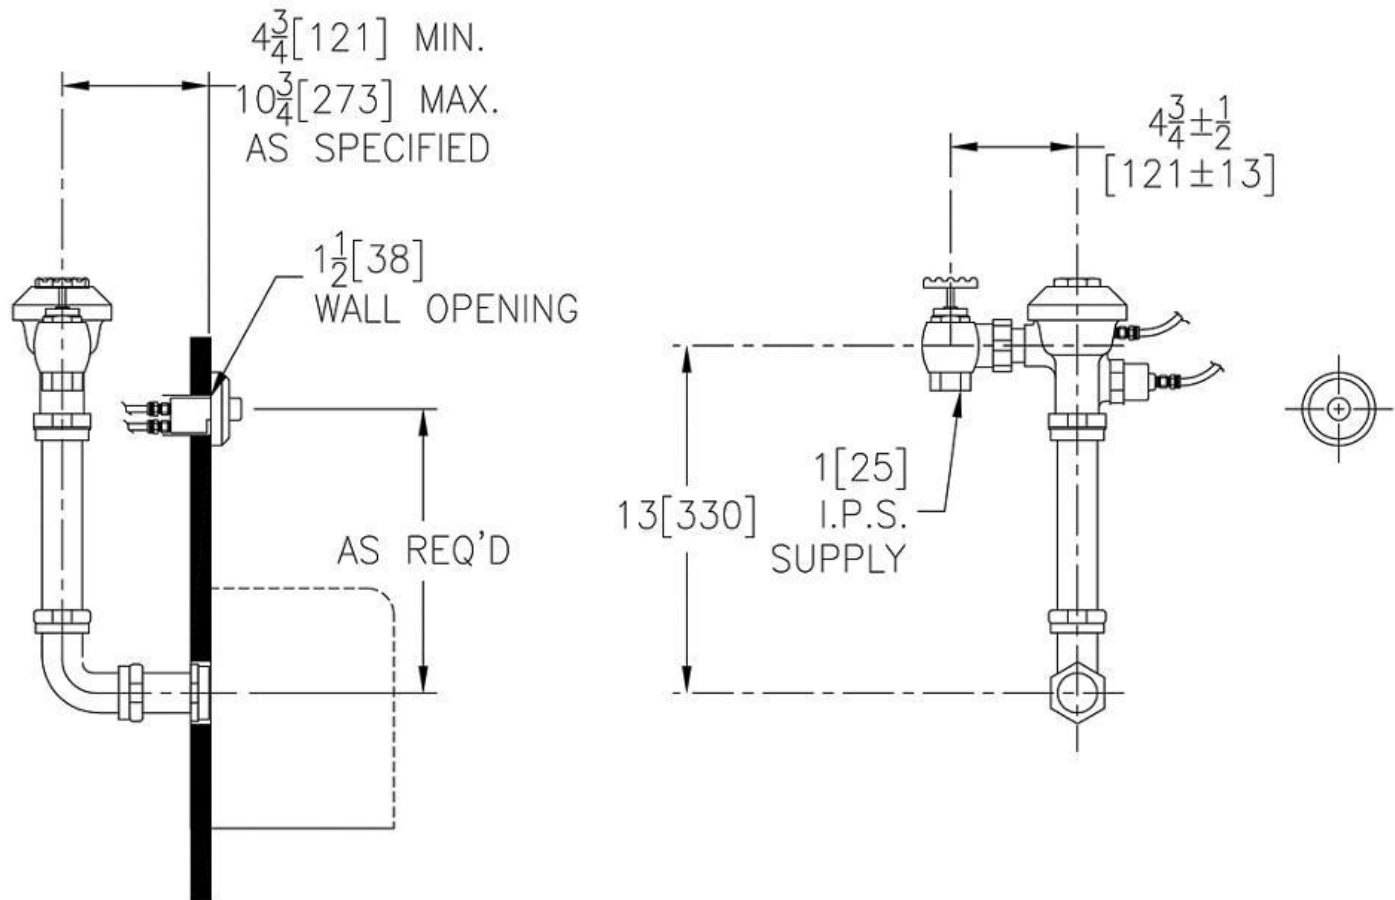

[Installation Guide - FV247.pdf](#)

Architectural/Engineering Approval

Design and dimensional data (inches and [mm]) are subject to manufacturing tolerances and change without notice.

⚠ WARNING: Cancer and Reproductive Harm – [www.P65warnings.ca.gov](http://www.P65warnings.ca.gov)  
⚠ ADVERTENCIA: Cáncer y daño reproductivo – [www.P65warnings.ca.gov](http://www.P65warnings.ca.gov)  
⚠ AVERTISSEMENT: Cancer et effets néfastes sur la reproduction – [www.P65warnings.ca.gov](http://www.P65warnings.ca.gov)

# Model(s) ZH6609AV-MBP

AquaVantage AV® Concealed Hydraulic Actuation Flush Valve for Penal Water Closet Fixtures

TAG

NOTE: All dimensions are for reference only. Do not use for pre-plumbing.

Design and dimensional data (inches and [mm]) are subject to manufacturing tolerances and change without notice.