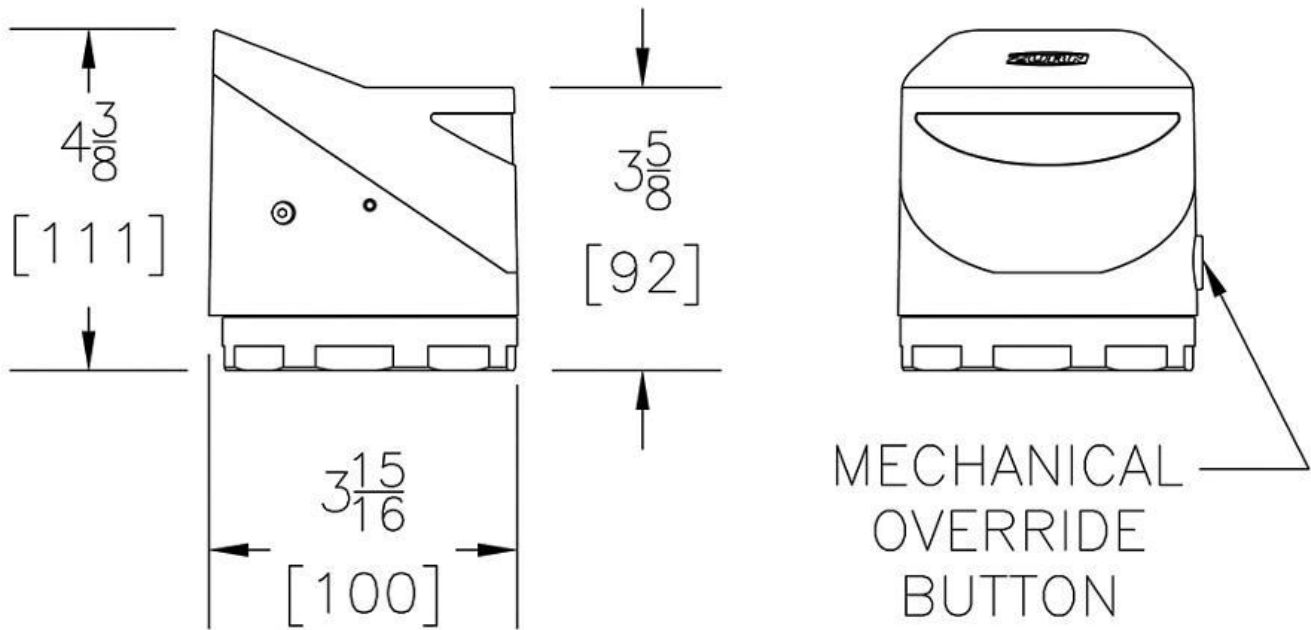

Model(s) ZERK-U-TM

Top Mount Exposed Sensor Flush Valve Retrofit Kit for Urinal W/Gear-driven Ceramic Cartridge, Battery, AV Diaphragm

TAG

NOTE: All dimensions are for reference only. Do not use for pre-plumbing.

Design and dimensional data (inches and [mm]) are subject to manufacturing tolerances and change without notice.

⚠ WARNING: Cancer and Reproductive Harm - www.P65warnings.ca.gov
⚠ ADVERTENCIA: Cáncer y daño reproductivo - www.P65warnings.ca.gov
⚠ AVERTISSEMENT: Cancer et effets néfastes sur la reproduction - www.P65warnings.ca.gov