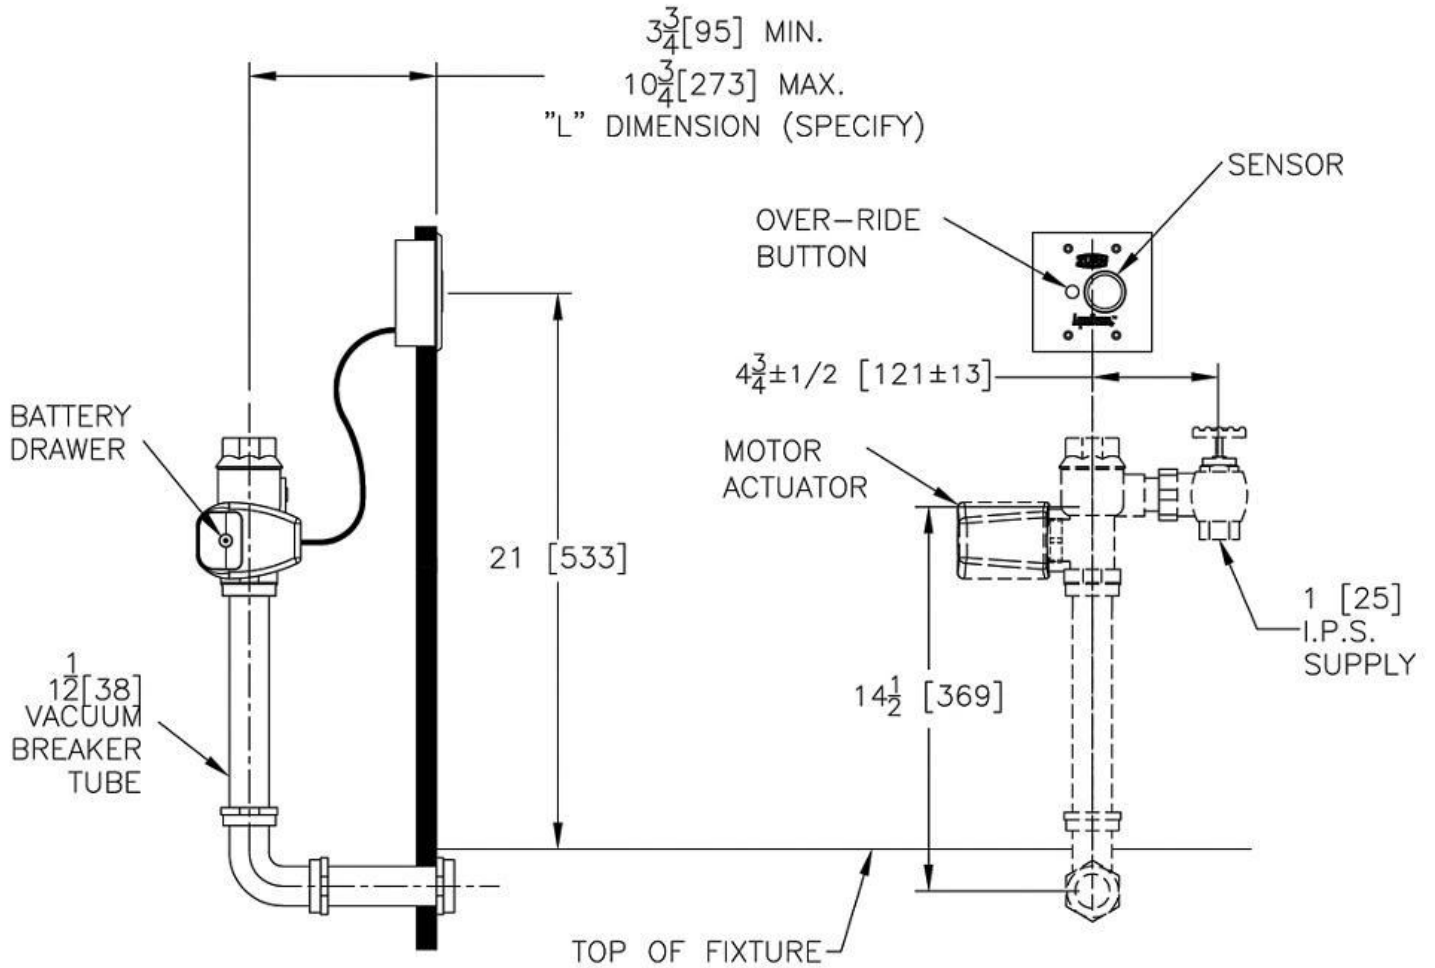

NOTE: All dimensions are for reference only. Do not use for pre-plumbing.

Design and dimensional data (inches and [mm]) are subject to manufacturing tolerances and change without notice.

⚠ WARNING: Cancer and Reproductive Harm - www.P65warnings.ca.gov
⚠ ADVERTENCIA: Cáncer y daño reproductivo - www.P65warnings.ca.gov
⚠ AVERTISSEMENT: Cancer et effets néfastes sur la reproduction - www.P65warnings.ca.gov