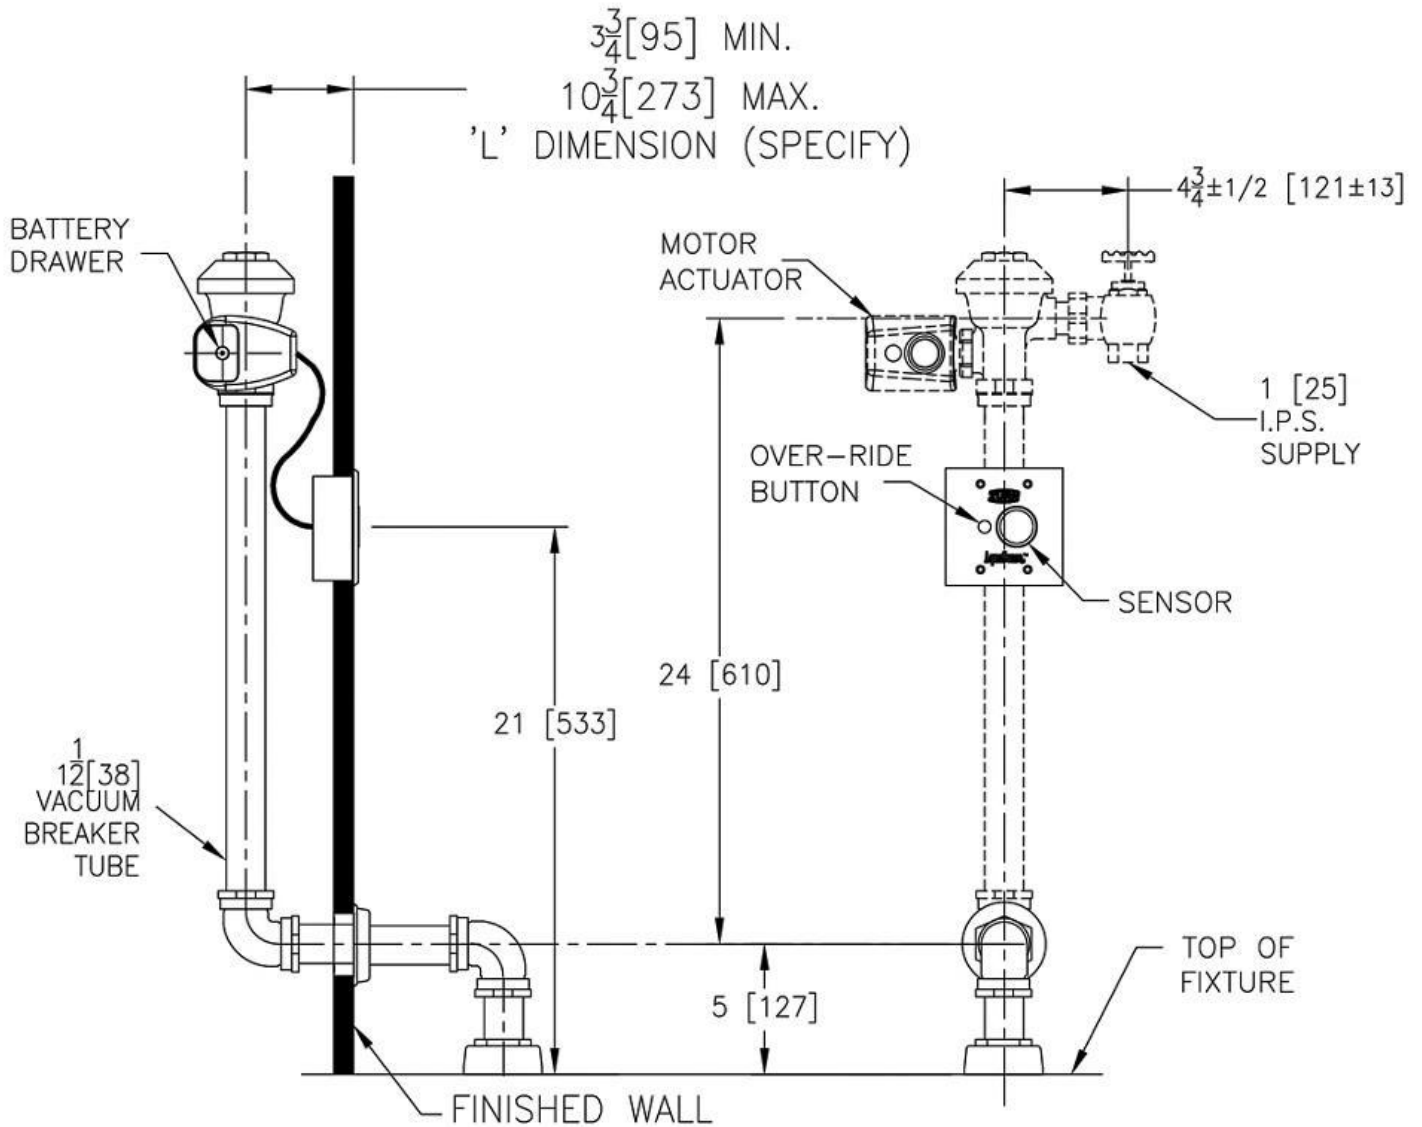

[Installation Guide - FV378](#)

Architectural/Engineering Approval

Design and dimensional data (inches and [mm]) are subject to manufacturing tolerances and change without notice.

⚠ WARNING: Cancer and Reproductive Harm – www.P65warnings.ca.gov
 ⚠ ADVERTENCIA: Cáncer y daño reproductivo – www.P65warnings.ca.gov
 ⚠ AVERTISSEMENT: Cancer et effets néfastes sur la reproduction – www.P65warnings.ca.gov

NOTE: All dimensions are for reference only. Do not use for pre-plumbing.

Design and dimensional data (inches and [mm]) are subject to manufacturing tolerances and change without notice.

⚠ WARNING: Cancer and Reproductive Harm - www.P65warnings.ca.gov
 ⚠ ADVERTENCIA: Cáncer y daño reproductivo - www.P65warnings.ca.gov
 ⚠ AVERTISSEMENT: Cancer et effets néfastes sur la reproduction - www.P65warnings.ca.gov