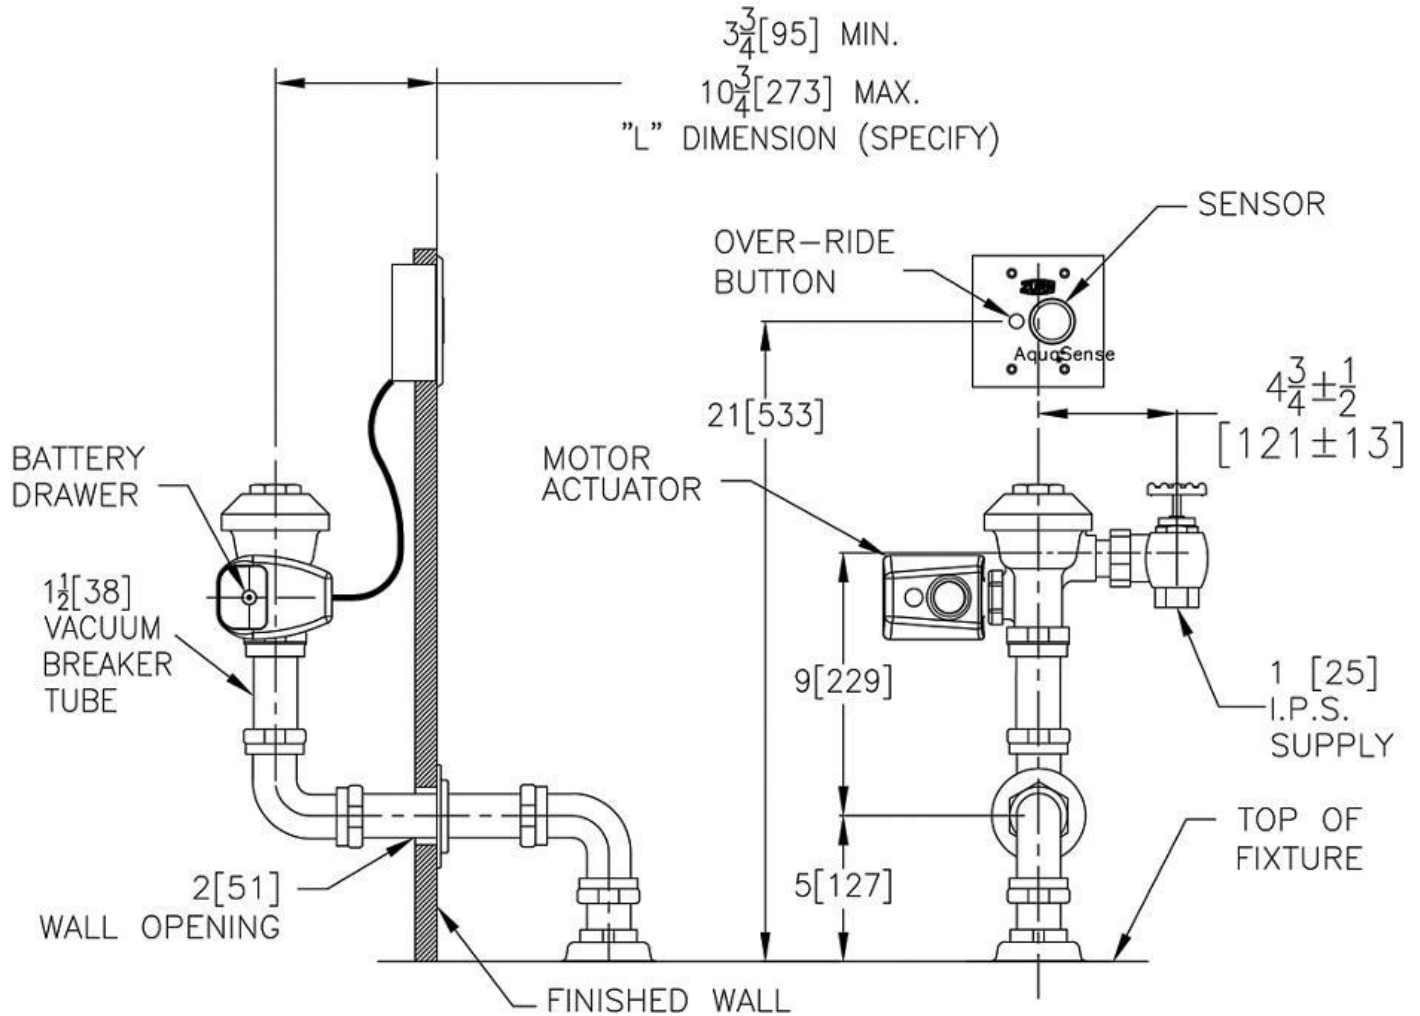

[Installation Guide - FV378](#)

Architectural/Engineering Approval

Design and dimensional data (inches and [mm]) are subject to manufacturing tolerances and change without notice.

⚠ WARNING: Cancer and Reproductive Harm – www.P65warnings.ca.gov
 ⚠ ADVERTENCIA: Cáncer y daño reproductivo – www.P65warnings.ca.gov
 ⚠ AVERTISSEMENT: Cancer et effets néfastes sur la reproduction – www.P65warnings.ca.gov