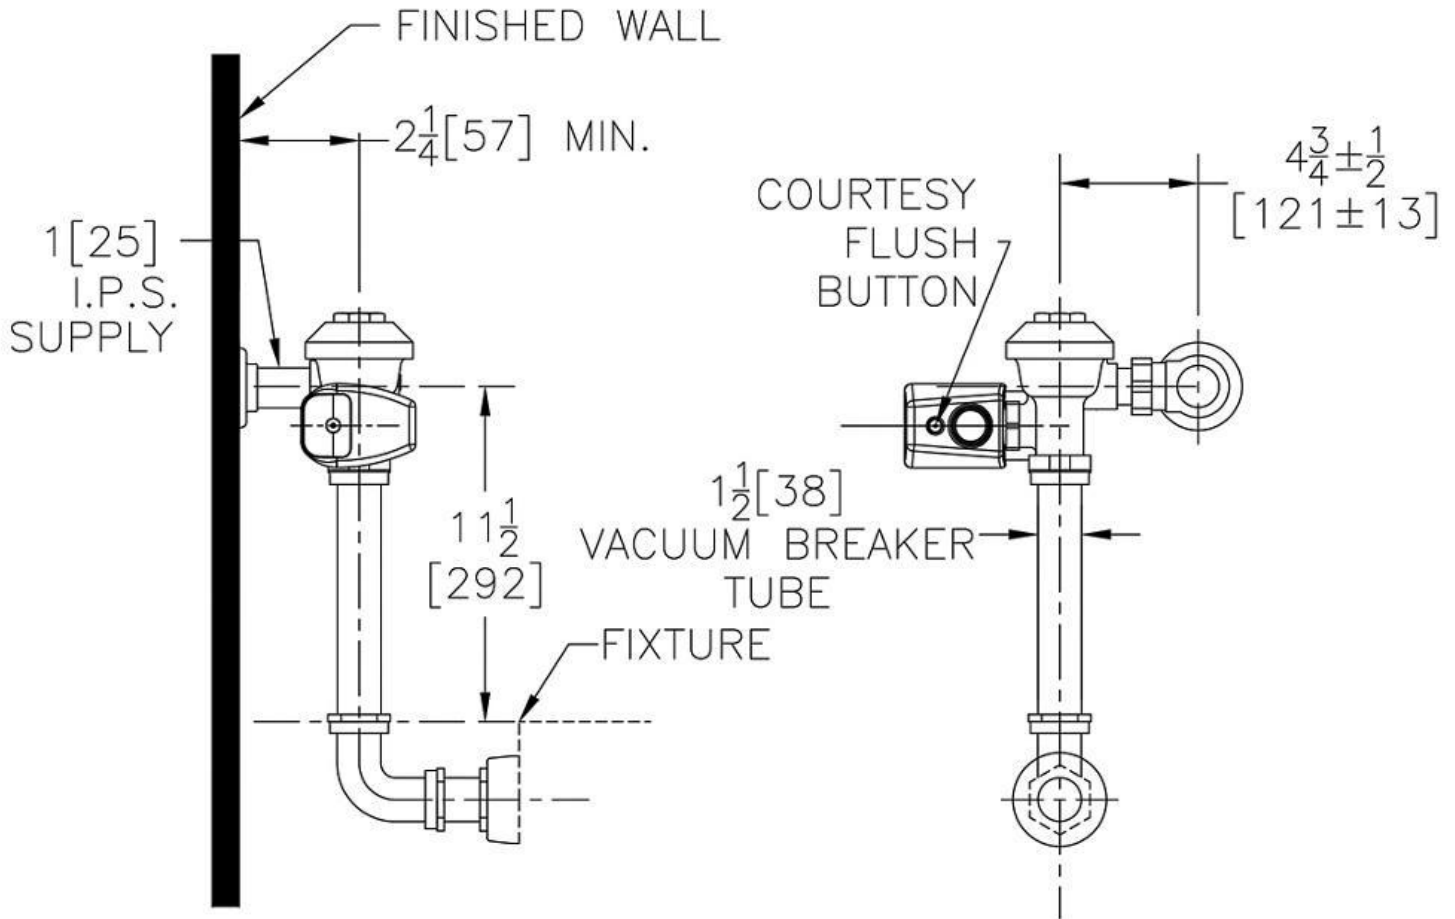

NOTE: All dimensions are for reference only. Do not use for pre-plumbing.

Design and dimensional data (inches and [mm]) are subject to manufacturing tolerances and change without notice.

⚠ WARNING: Cancer and Reproductive Harm - www.P65warnings.ca.gov
⚠ ADVERTENCIA: Cáncer y daño reproductivo - www.P65warnings.ca.gov
⚠ AVERTISSEMENT: Cancer et effets néfastes sur la reproduction - www.P65warnings.ca.gov