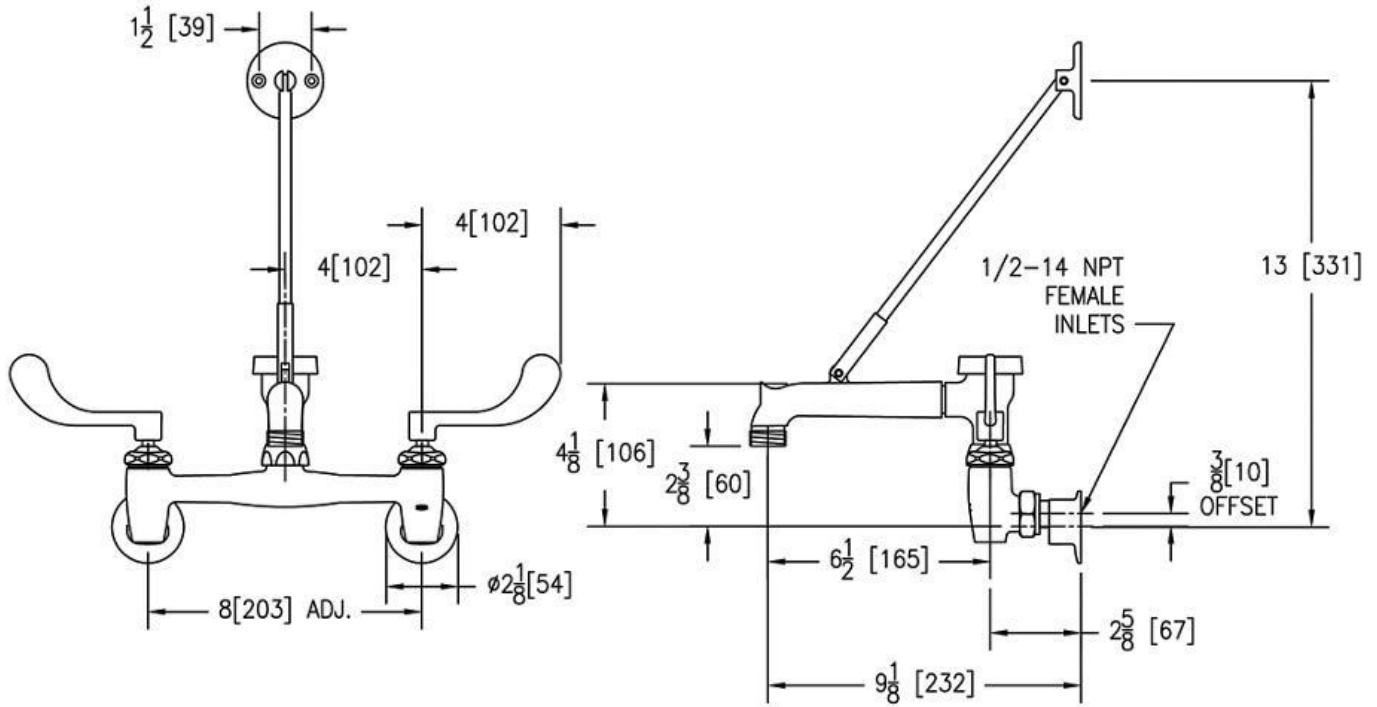

Model(s) Z843M4

AquaSpec® wall-mount sink faucet with 6" vacuum breaker spout, 4" wrist blade handles, pail hook, 3/4" hose end and brace

TAG

Architectural/Engineering Specification:

Polished chrome-plated cast brass 8" [203mm] sink faucet with quarter turn ceramic disc cartridges, 3/8" [10mm] short swivel inlets providing adjustable centers from 7-1/4" [184mm] to 8-3/4" [222mm], integral service stops and a 6" [152mm] centerline cast brass spout with chemical resistant vacuum breaker, 3/4" hose threaded outlet, pail hook and adjustable wall brace. Unit is furnished with 4" [102mm] vandal-resistant color-coded metal wrist blade handles. (Note: Atmospheric vacuum breaker not intended for continuous pressure applications.)

[Installation Guide - CF732.pdf](#)

Architectural/Engineering Approval

Design and dimensional data (inches and [mm]) are subject to manufacturing tolerances and change without notice.

- ⚠ WARNING: Cancer and Reproductive Harm – www.P65warnings.ca.gov
- ⚠ ADVERTENCIA: Cáncer y daño reproductivo – www.P65warnings.ca.gov
- ⚠ AVERTISSEMENT: Cancer et effets néfastes sur la reproduction – www.P65warnings.ca.gov

Model(s) Z843M4

AquaSpec® wall-mount sink faucet with 6" vacuum breaker spout, 4" wrist blade handles, pail hook, 3/4" hose end and brace

TAG

NOTE: All dimensions are for reference only. Do not use for pre-plumbing.

Design and dimensional data (inches and [mm]) are subject to manufacturing tolerances and change without notice.

⚠ WARNING: Cancer and Reproductive Harm - www.P65warnings.ca.gov
 ⚠ ADVERTENCIA: Cáncer y daño reproductivo - www.P65warnings.ca.gov
 ⚠ AVERTISSEMENT: Cancer et effets néfastes sur la reproduction - www.P65warnings.ca.gov