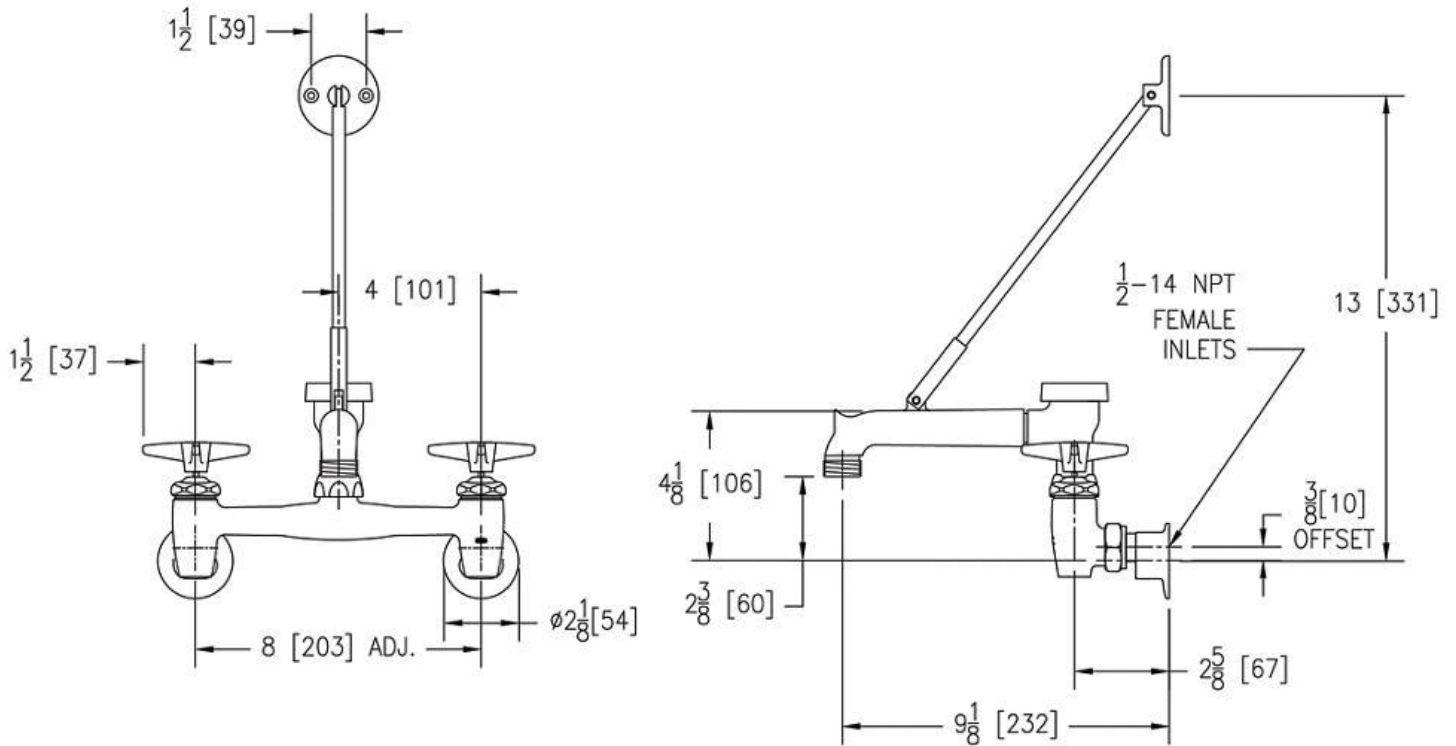

Model(s) Z843M2

AquaSpec® wall-mount sink faucet with 6" vacuum breaker spout, cross handles, pail hook, 3/4" hose end and brace

TAG

Architectural/Engineering Specification:

Polished chrome-plated cast brass 8" [203mm] sink faucet with quarter turn ceramic disc cartridges, 3/8" [10mm] short swivel inlets providing adjustable centers from 7-1/4" [184mm] to 8-3/4" [222mm], integral service stops and a 6" [152mm] centerline cast brass spout with chemical resistant vacuum breaker, 3/4" hose threaded outlet, pail hook and adjustable wall brace. Unit is furnished with vandal-resistant color-coded metal four arm handles. (Note: Atmospheric vacuum breaker not intended for continuous pressure applications.)

[Installation Guide - CF732.pdf](#)

Architectural/Engineering Approval

Design and dimensional data (inches and [mm]) are subject to manufacturing tolerances and change without notice.

⚠ WARNING: Cancer and Reproductive Harm – www.P65warnings.ca.gov
⚠ ADVERTENCIA: Cáncer y daño reproductivo – www.P65warnings.ca.gov
⚠ AVERTISSEMENT: Cancer et effets néfastes sur la reproduction – www.P65warnings.ca.gov

Model(s) Z843M2

AquaSpec® wall-mount sink faucet with 6" vacuum breaker spout, cross handles, pail hook, 3/4" hose end and brace

TAG _____

NOTE: All dimensions are for reference only. Do not use for pre-plumbing.

Design and dimensional data (inches and [mm]) are subject to manufacturing tolerances and change without notice.

⚠ WARNING: Cancer and Reproductive Harm - www.P65warnings.ca.gov
 ⚠ ADVERTENCIA: Cáncer y daño reproductivo - www.P65warnings.ca.gov
 ⚠ AVERTISSEMENT: Cancer et effets néfastes sur la reproduction - www.P65warnings.ca.gov