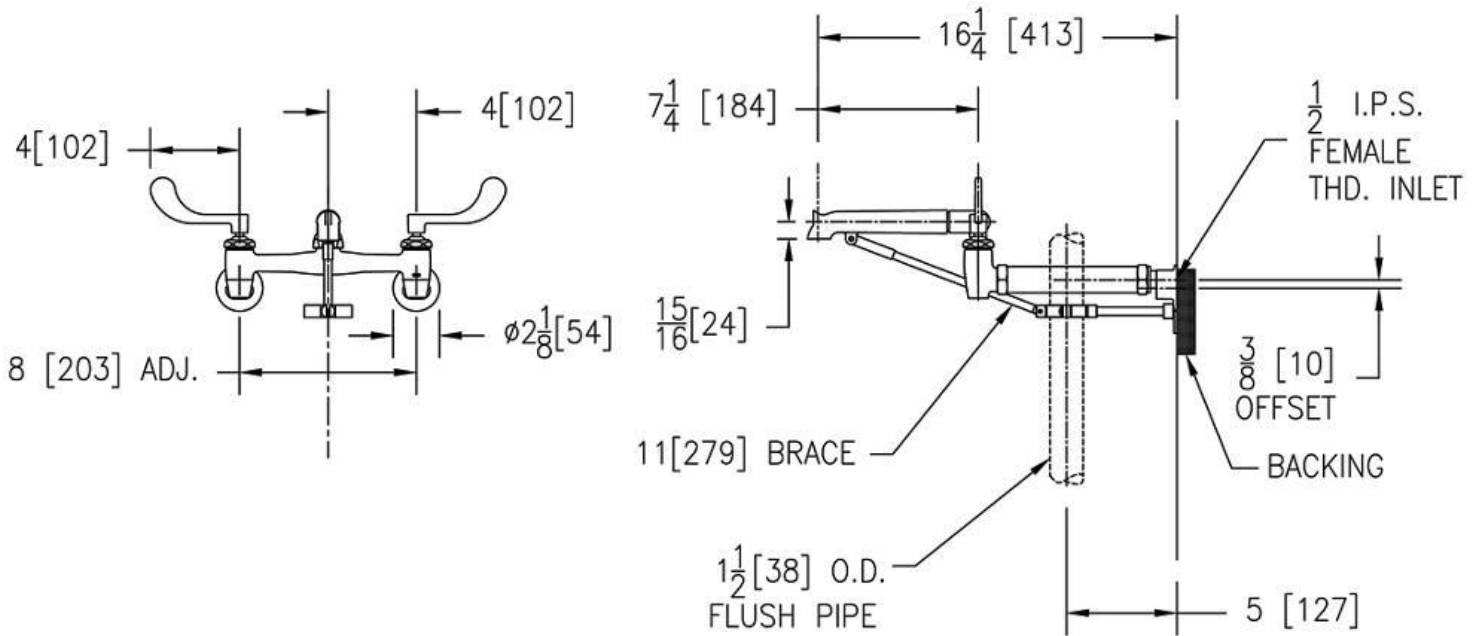

### Architectural/Engineering Specification:

Polished chrome-plated cast brass 8" [203mm] sink faucet with quarter-turn ceramic disc cartridges, 3/8" [10mm] short swivel inlets providing adjustable centers from 7-1/4" [184mm] to 8-3/4" [222mm], integral service stops and a 6" [152mm] centerline cast brass plain end spout, pail hook, a flush tube spout brace and wall brace. Unit is furnished with 4" [102mm] vandal-resistant color-coded metal wrist blade handles.

Architectural/Engineering Approval

Design and dimensional data (inches and [mm]) are subject to manufacturing tolerances and change without notice.

⚠ WARNING: Cancer and Reproductive Harm – [www.P65warnings.ca.gov](http://www.P65warnings.ca.gov)  
 ⚠ ADVERTENCIA: Cáncer y daño reproductivo – [www.P65warnings.ca.gov](http://www.P65warnings.ca.gov)  
 ⚠ AVERTISSEMENT: Cancer et effets néfastes sur la reproduction – [www.P65warnings.ca.gov](http://www.P65warnings.ca.gov)

# Model(s) Z843D4-LVB-PE-5XT-FT-YJ

AquaSpec® wall-mount sink faucet 6" plain end spout, pail hook and lever handles

TAG

NOTE: All dimensions are for reference only. Do not use for pre-plumbing.

Design and dimensional data (inches and [mm]) are subject to manufacturing tolerances and change without notice.