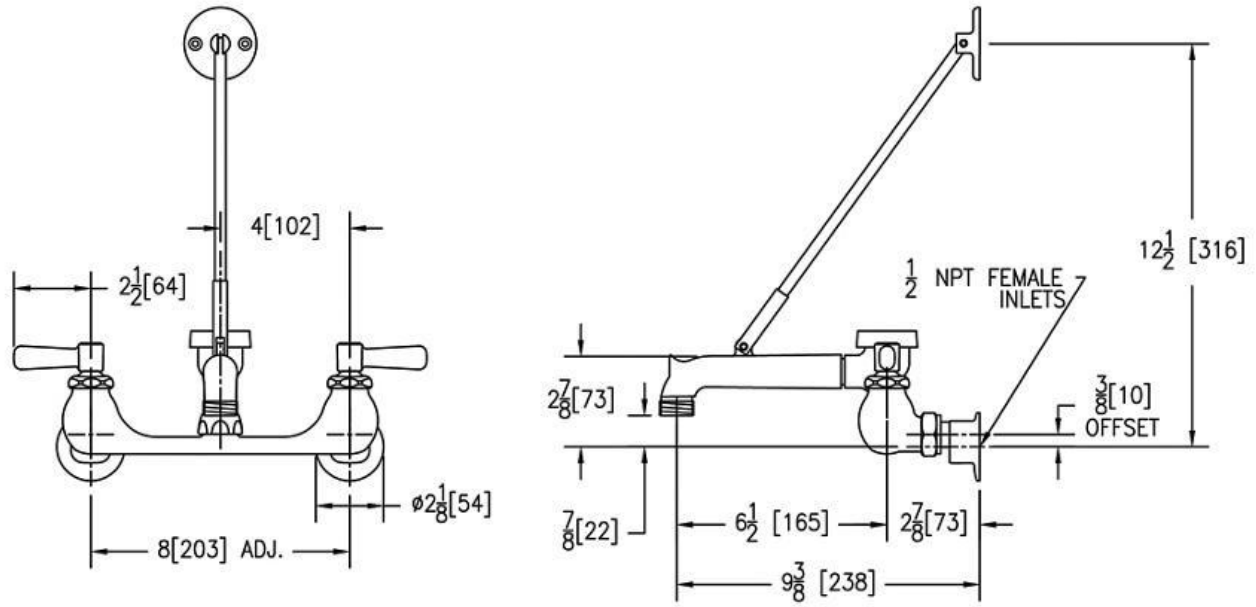

### Architectural/Engineering Specification:

Polished chrome-plated cast brass 8" [203mm] sink faucet with quarter turn ceramic disc cartridges, 3/8" [10mm] short swivel inlets providing adjustable centers from 7-1/4" [184mm] to 8-3/4" [222mm] and a 6" [152mm] centerline cast brass vacuum breaker spout with 3/4" hose threaded outlet, pail hook and wall brace. Unit is furnished with 2-1/2" [64mm] vandal-resistant color-coded brass lever handles. (Note: Atmospheric vacuum breaker not intended for continuous pressure applications.)

[Installation Guide - cf101.pdf](#)

Architectural/Engineering Approval

Design and dimensional data (inches and [mm]) are subject to manufacturing tolerances and change without notice.

⚠ WARNING: Cancer and Reproductive Harm – [www.P65warnings.ca.gov](http://www.P65warnings.ca.gov)  
⚠ ADVERTENCIA: Cáncer y daño reproductivo – [www.P65warnings.ca.gov](http://www.P65warnings.ca.gov)  
⚠ AVERTISSEMENT: Cancer et effets néfastes sur la reproduction – [www.P65warnings.ca.gov](http://www.P65warnings.ca.gov)

# Model(s) Z842M1

AquaSpec® wall-mount faucet with 6" vacuum breaker spout, 2-1/2" lever handles, pail hook, 3/4" hose end and brace

TAG

NOTE: All dimensions are for reference only. Do not use for pre-plumbing.

Design and dimensional data (inches and [mm]) are subject to manufacturing tolerances and change without notice.

⚠ WARNING: Cancer and Reproductive Harm - [www.P65warnings.ca.gov](http://www.P65warnings.ca.gov)  
⚠ ADVERTENCIA: Cáncer y daño reproductivo - [www.P65warnings.ca.gov](http://www.P65warnings.ca.gov)  
⚠ AVERTISSEMENT: Cancer et effets néfastes sur la reproduction - [www.P65warnings.ca.gov](http://www.P65warnings.ca.gov)