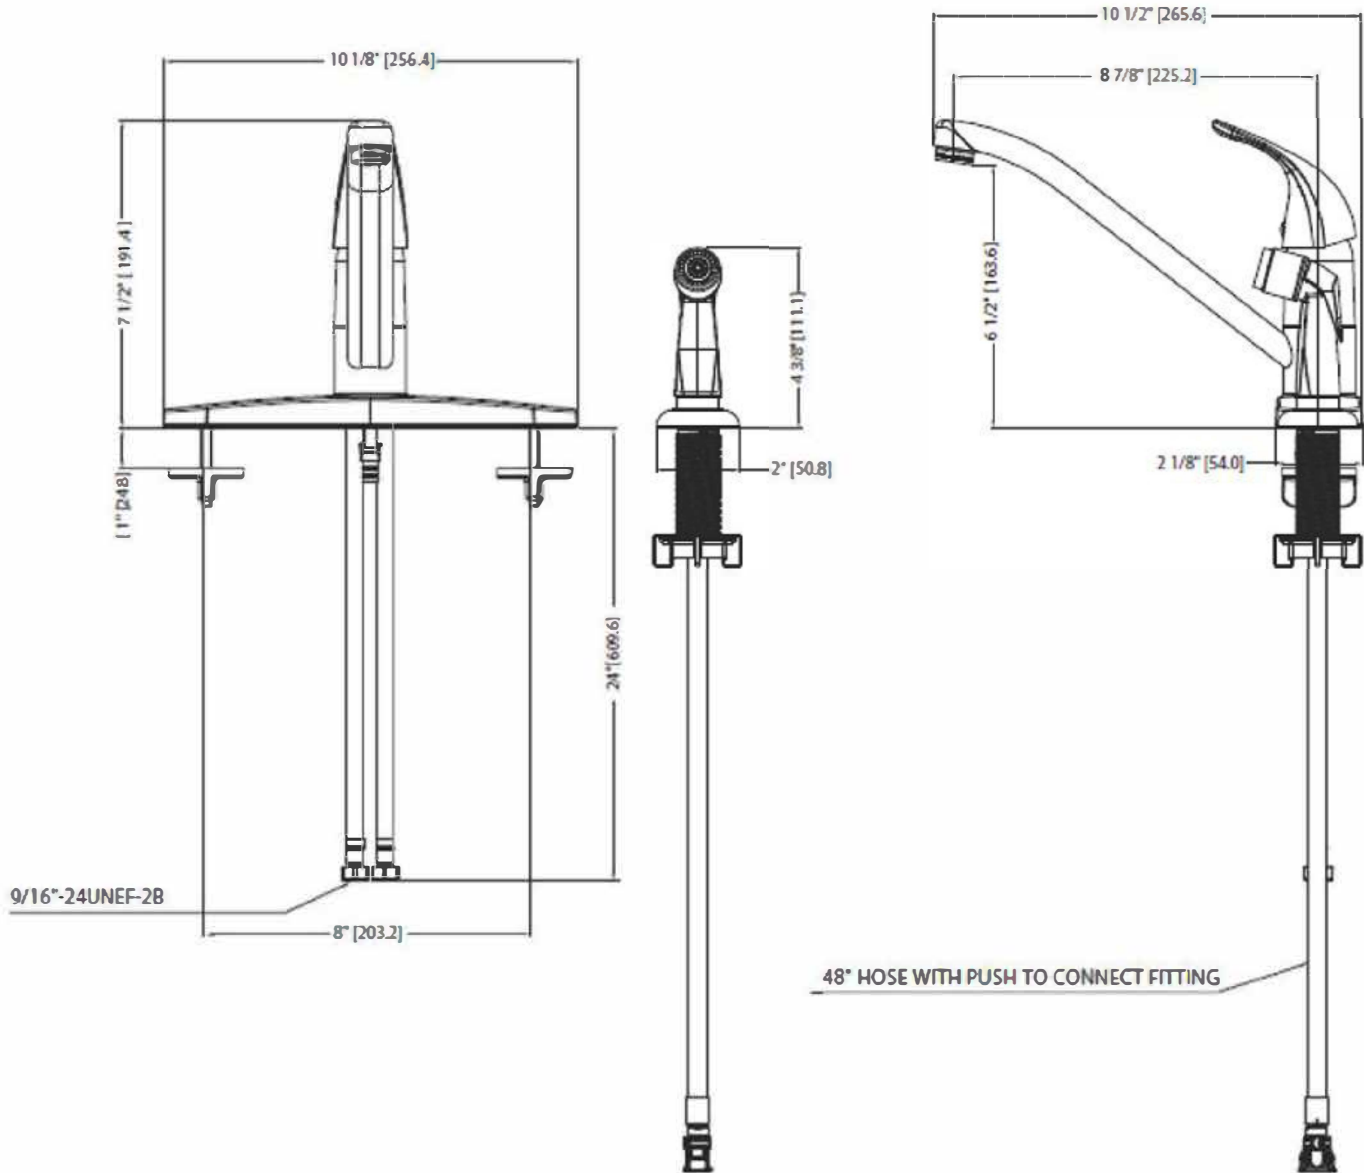

Model(s)_Z7872C-XL

Temp-Gard Single Control Kitchen Faucet

TAG _____

Architectural/Engineering Specification:

Single control kitchen faucet with ceramic disc cartridge, triple chrome plate finish and spray. Zinc die-cast handle and housing, and brazed copper and brass waterway. Connections are 3/8" female compression fittings on 3/8" stainless steel flex hose, 22 5/8" in length. Faucet fits 8" centers. 2.2gpm (8.3lpm @60 psi).

[Installation Guide - CF1431.pdf](#)

Architectural/Engineering Approval

Design and dimensional data (inches and [mm]) are subject to manufacturing tolerances and change without notice.

⚠ WARNING: Cancer and Reproductive Harm - www.P65warnings.ca.gov
 ⚠ ADVERTENCIA: Cáncer y daño reproductivo - www.P65warnings.ca.gov
 ⚠ AVERTISSEMENT: Cancer et effets néfastes sur la reproduction - www.P65warnings.ca.gov

Z7872C-XL

NOTE: All dimensions are for reference only. Do not use for pre-plumbing.

Design and dimensional data (inches and [mm]) are subject to manufacturing tolerances and change without notice.

⚠ WARNING: Cancer and Reproductive Harm - www.P65warnings.ca.gov
 ⚠ ADVERTENCIA: Cáncer y daño reproductivo - www.P65warnings.ca.gov
 ⚠ AVERTISSEMENT: Cancer et effets néfastes sur la reproduction - www.P65warnings.ca.gov