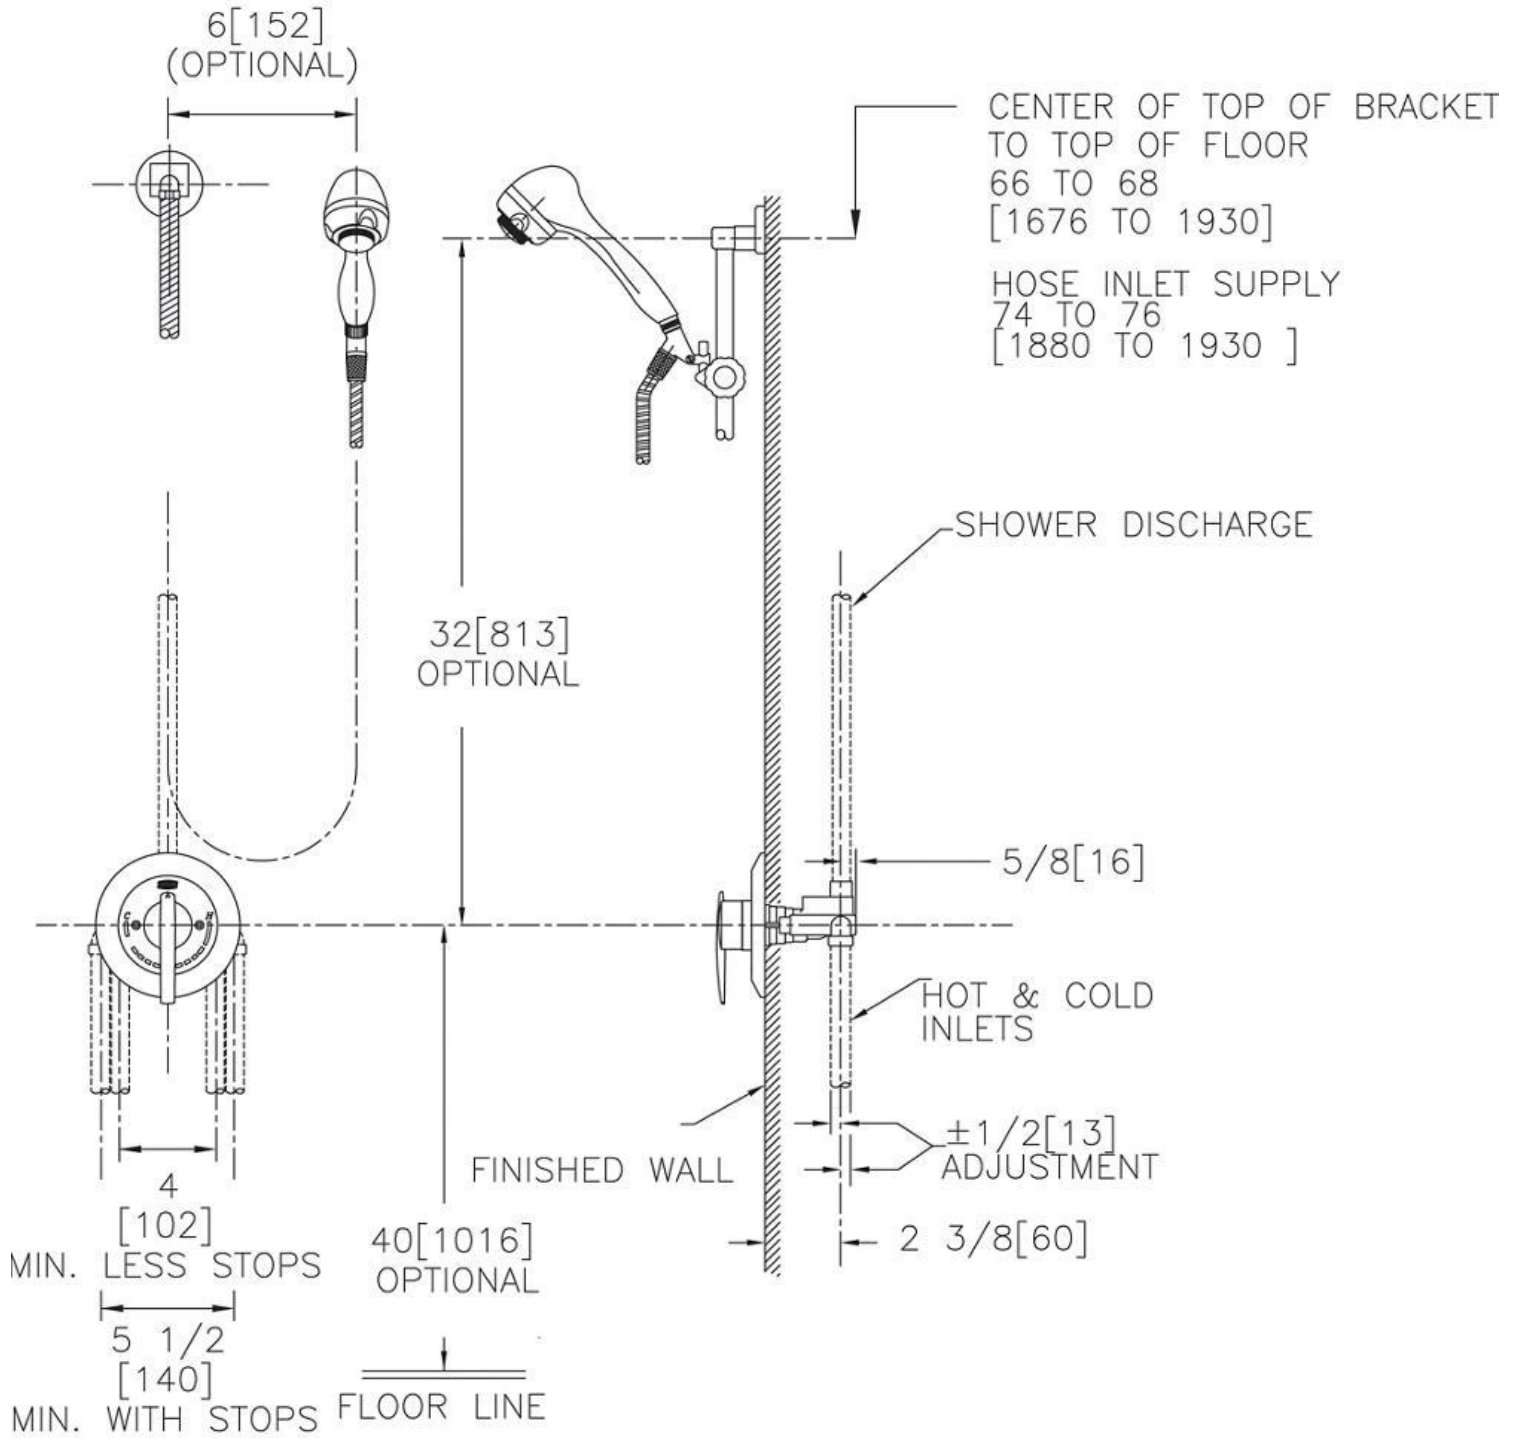

# Model(s) Z7100-SS-LH-HW

Temp-Gard® Shower Unit

TAG

### Architectural/Engineering Specification:

Single handle pressure balancing mixing shower valve, with single bronze stem, stainless steel balancing piston integral with stem assembly, metal lever handle, integral service stops and brass adjustment limit stop screw in cap. Complete with double seal packing, adjustable brass packing nut, and removable brass seats; all exposed trim with polished nickel chrome plated surface. Valve supplied with hand/wall shower head, 60"[1524mm] flexible metal hose, 24"[610mm] mounting slide bar wall connection. The valve hot and cold inlets, and shower outlet are standard with 1/2" female copper sweat connections.

### PRODUCT FEATURES:

- Single handle pressure balancing mixing shower valve
- 2.5 gpm Hand/wall shower head, 60" flexible metal hose, 24" mounting slide bar wall connection

*\*Although products with certain combinations of options and features will meet or comply with these standards and/or certifications, not every combination of options and features will result in such compliance. If you have any questions about your particular product, please contact our Customer Care Dept. at 1-855-ONE-ZURN (United States) or 1-877-892-5216 (Canada) for confirmation.*

NOTE: All dimensions are for reference only. Do not use for pre-plumbing.

Design and dimensional data (inches and [mm]) are subject to manufacturing tolerances and change without notice.

⚠ WARNING: Cancer and Reproductive Harm - [www.P65warnings.ca.gov](http://www.P65warnings.ca.gov)  
 ⚠ ADVERTENCIA: Cáncer y daño reproductivo - [www.P65warnings.ca.gov](http://www.P65warnings.ca.gov)  
 ⚠ AVERTISSEMENT: Cancer et effets néfastes sur la reproduction - [www.P65warnings.ca.gov](http://www.P65warnings.ca.gov)