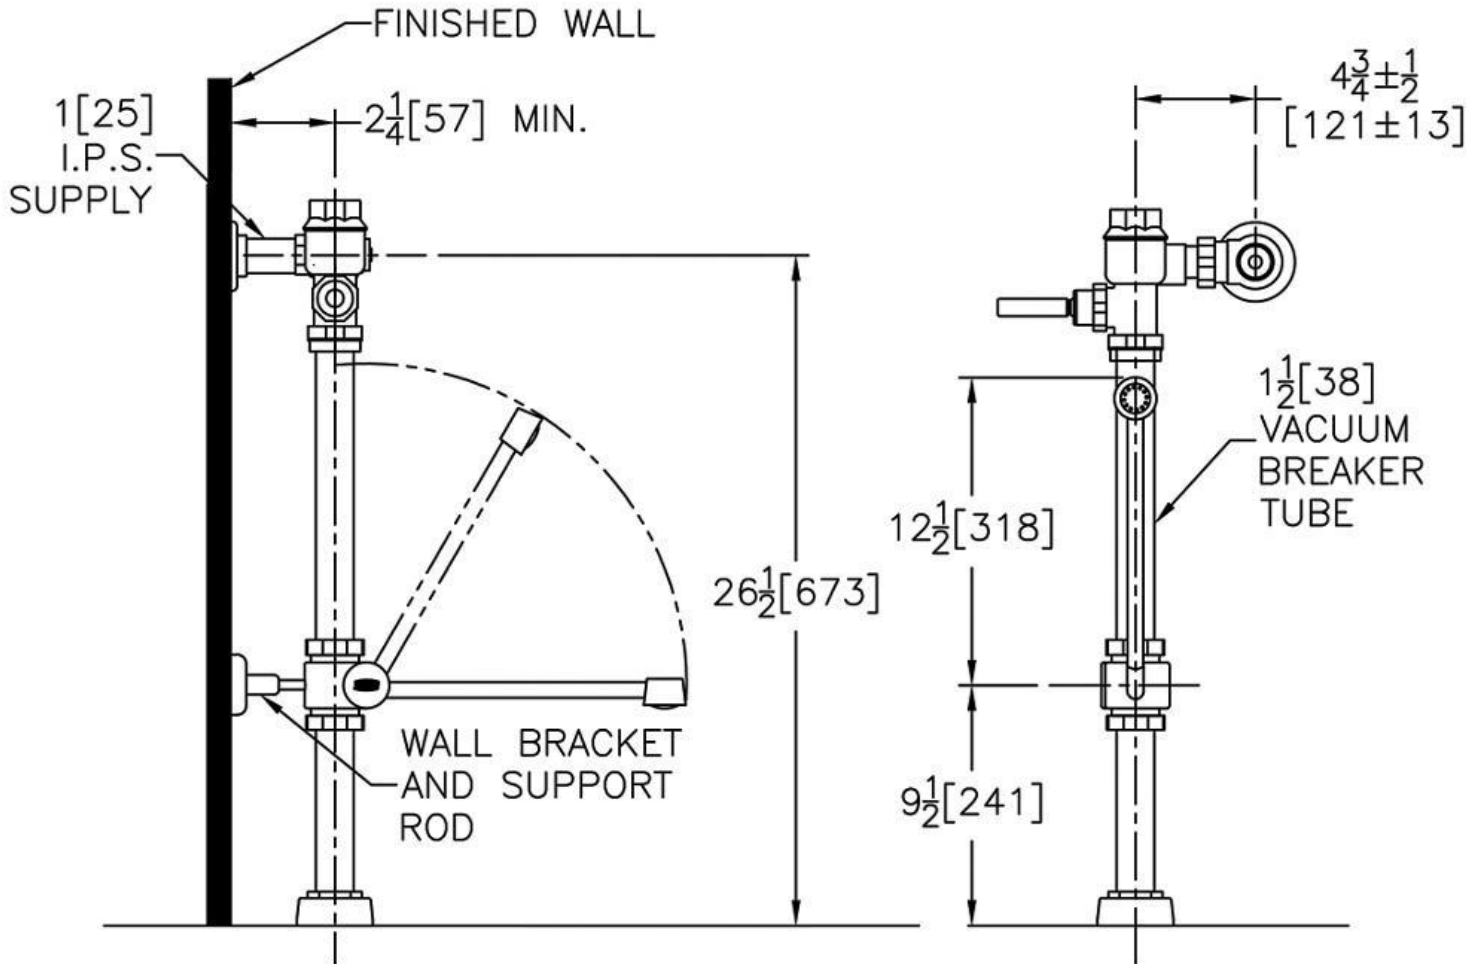

Model(s) Z6200-BWN

Exposed Flush Valve with Bedpan Washer for Water Closets

TAG

Architectural/Engineering Specification:

The Metroflush is an exposed, quiet type, chrome plated, flushometer valve with a polished exterior. Complete with Zurn MetroVantage chloramine resistant piston with a clog resistant by-pass. Valve is ADA compliant with a non-hold open and no leak handle feature, high back pressure vacuum breaker, bedpan washer assembly, wall bracket and support rod, one piece hex coupling nut, adjustable tailpiece, spud coupling and flange for top spud connection. Control stop has internal siphon-guard protection and a wall flange with set screw. Internal seals are made of chloramine resistant materials.

[Installation Guide - Z6200FV1116.pdf](#)

Architectural/Engineering Approval

Design and dimensional data (inches and [mm]) are subject to manufacturing tolerances and change without notice.

⚠ WARNING: Cancer and Reproductive Harm – www.P65warnings.ca.gov
⚠ ADVERTENCIA: Cáncer y daño reproductivo – www.P65warnings.ca.gov
⚠ AVERTISSEMENT: Cancer et effets néfastes sur la reproduction – www.P65warnings.ca.gov

NOTE: All dimensions are for reference only. Do not use for pre-plumbing.

Design and dimensional data (inches and [mm]) are subject to manufacturing tolerances and change without notice.

⚠ WARNING: Cancer and Reproductive Harm - www.P65warnings.ca.gov
 ⚠ ADVERTENCIA: Cáncer y daño reproductivo - www.P65warnings.ca.gov
 ⚠ AVERTISSEMENT: Cancer et effets néfastes sur la reproduction - www.P65warnings.ca.gov