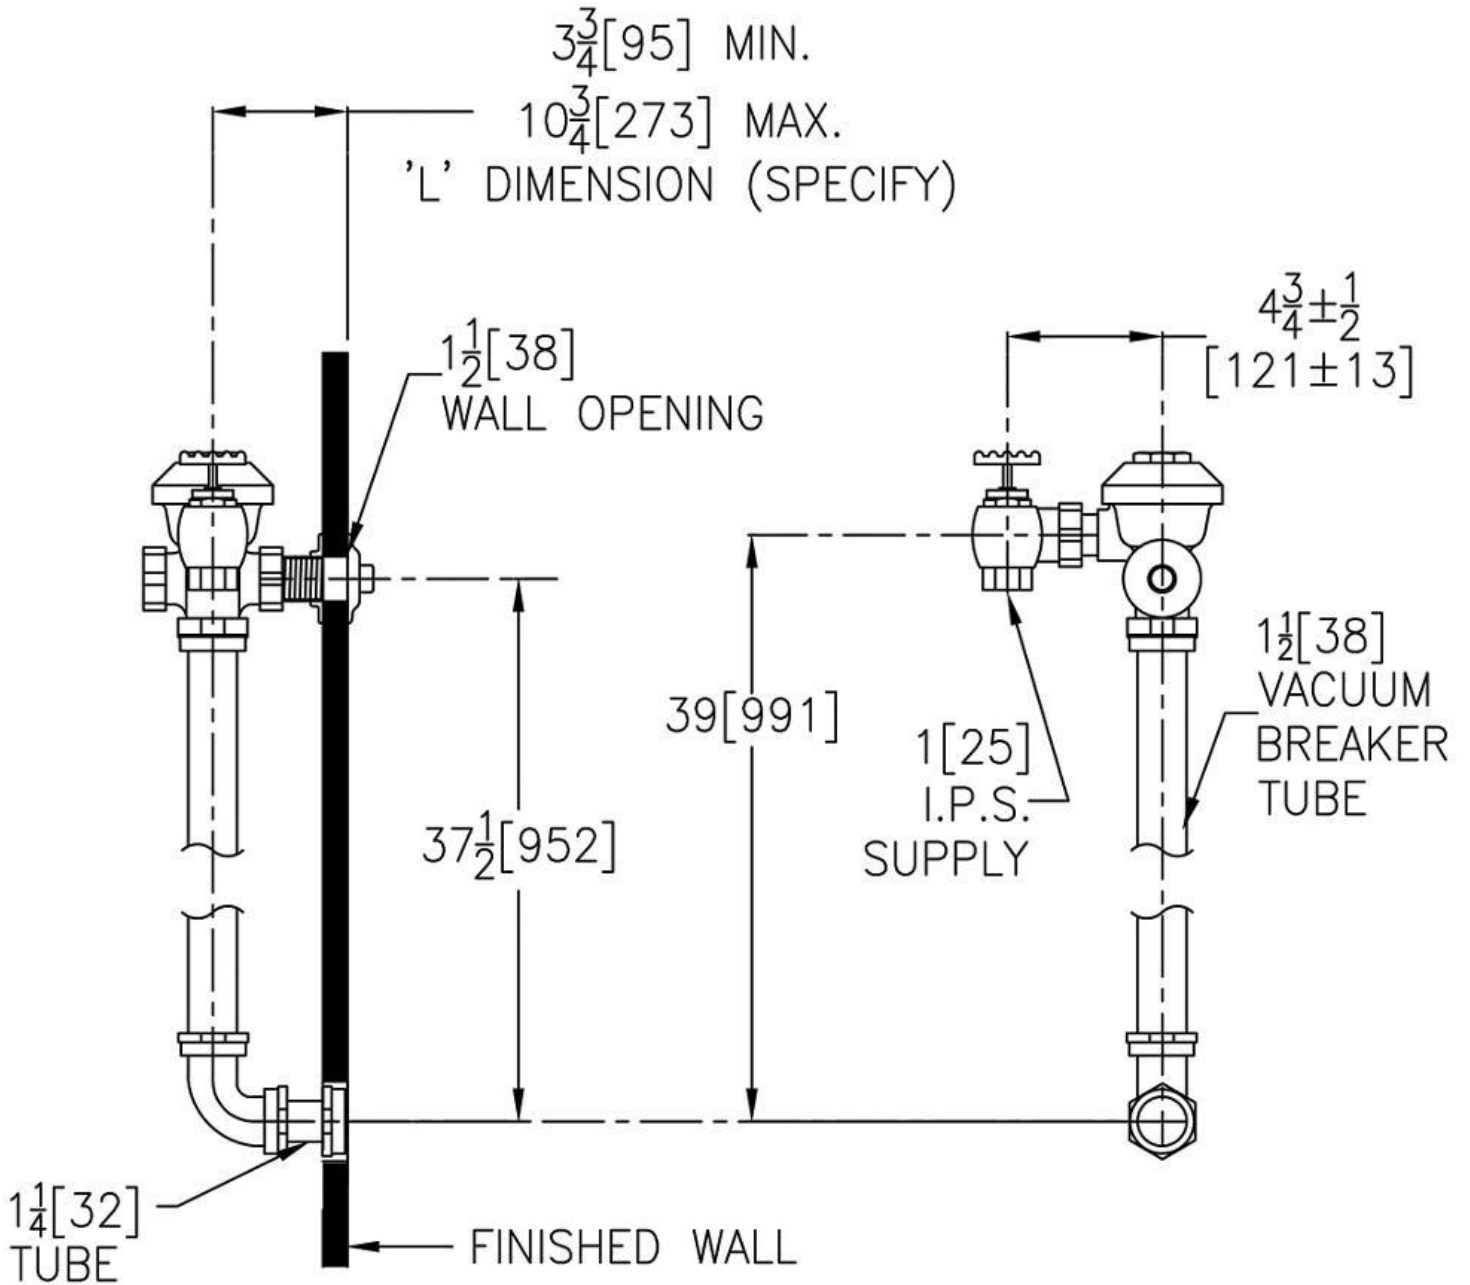

[Installation Guide - FV212.pdf](#)

Architectural/Engineering Approval

Design and dimensional data (inches and [mm]) are subject to manufacturing tolerances and change without notice.

⚠ WARNING: Cancer and Reproductive Harm – www.P65warnings.ca.gov
⚠ ADVERTENCIA: Cáncer y daño reproductivo – www.P65warnings.ca.gov
⚠ AVERTISSEMENT: Cancer et effets néfastes sur la reproduction – www.P65warnings.ca.gov

Model(s) Z6196AV

AquaVantage AV® Concealed Flush Valve with Back Spud Connection for Eastern Style Water Closets

TAG

NOTE: All dimensions are for reference only. Do not use for pre-plumbing.

Design and dimensional data (inches and [mm]) are subject to manufacturing tolerances and change without notice.