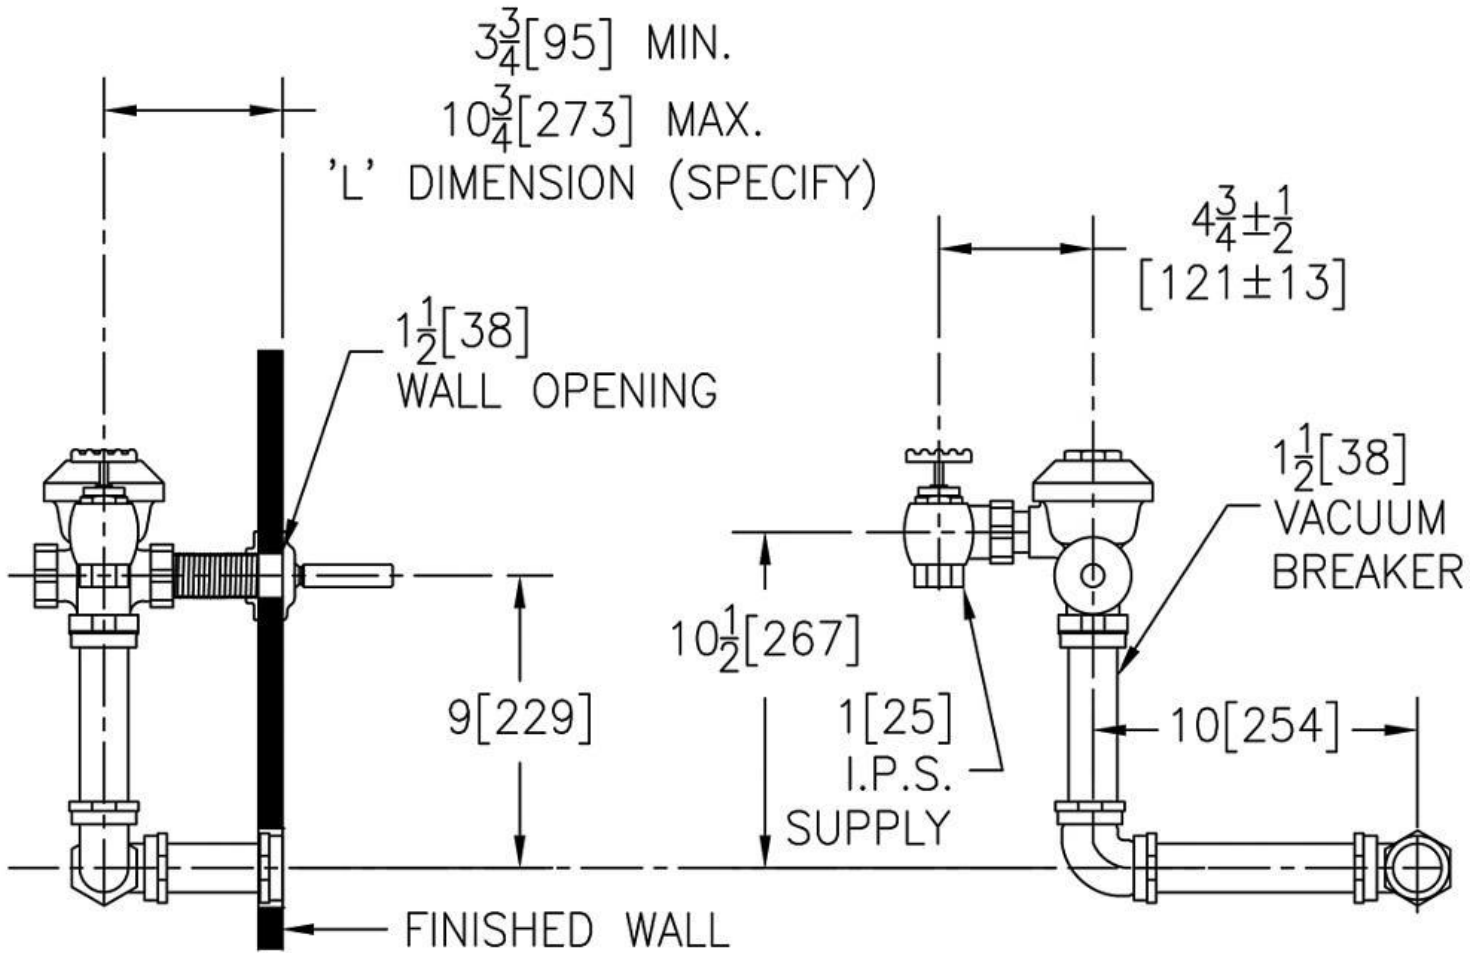

Model(s) Z6144

Aquaflush® Manual Flush Valve

TAG

Architectural/Engineering Specification:

Concealed, quiet diaphragm-type rough brass flushometer valve with a chloramine resistant, dual seal diaphragm with a clog resistant by-pass. Complete with a non-hold open and no leak handle feature, high back pressure vacuum breaker, flush tube, elbow flush connections, and fixture spud securing nut for back spud connection. Control stop has internal siphon-guard protection. Internal seals are made of chloramine resistant materials.

SUFFIX OPTIONS:

<input type="checkbox"/>	-BG	BioCare ADA Handle
<input type="checkbox"/>	-L	1" [25mm] Metal Push Button
<input type="checkbox"/>	-L3	3" [76mm] Metal Push Button
<input type="checkbox"/>	-YB	Sweat Solder Kit

[Installation Guide - FV251.pdf](#)

Architectural/Engineering Approval

Design and dimensional data (inches and [mm]) are subject to manufacturing tolerances and change without notice.

⚠ WARNING: Cancer and Reproductive Harm – www.P65warnings.ca.gov
 ⚠ ADVERTENCIA: Cáncer y daño reproductivo – www.P65warnings.ca.gov
 ⚠ AVERTISSEMENT: Cancer et effets néfastes sur la reproduction – www.P65warnings.ca.gov

NOTE: All dimensions are for reference only. Do not use for pre-plumbing.

Design and dimensional data (inches and [mm]) are subject to manufacturing tolerances and change without notice.

⚠ WARNING: Cancer and Reproductive Harm - www.P65warnings.ca.gov
 ⚠ ADVERTENCIA: Cáncer y daño reproductivo - www.P65warnings.ca.gov
 ⚠ AVERTISSEMENT: Cancer et effets néfastes sur la reproduction - www.P65warnings.ca.gov