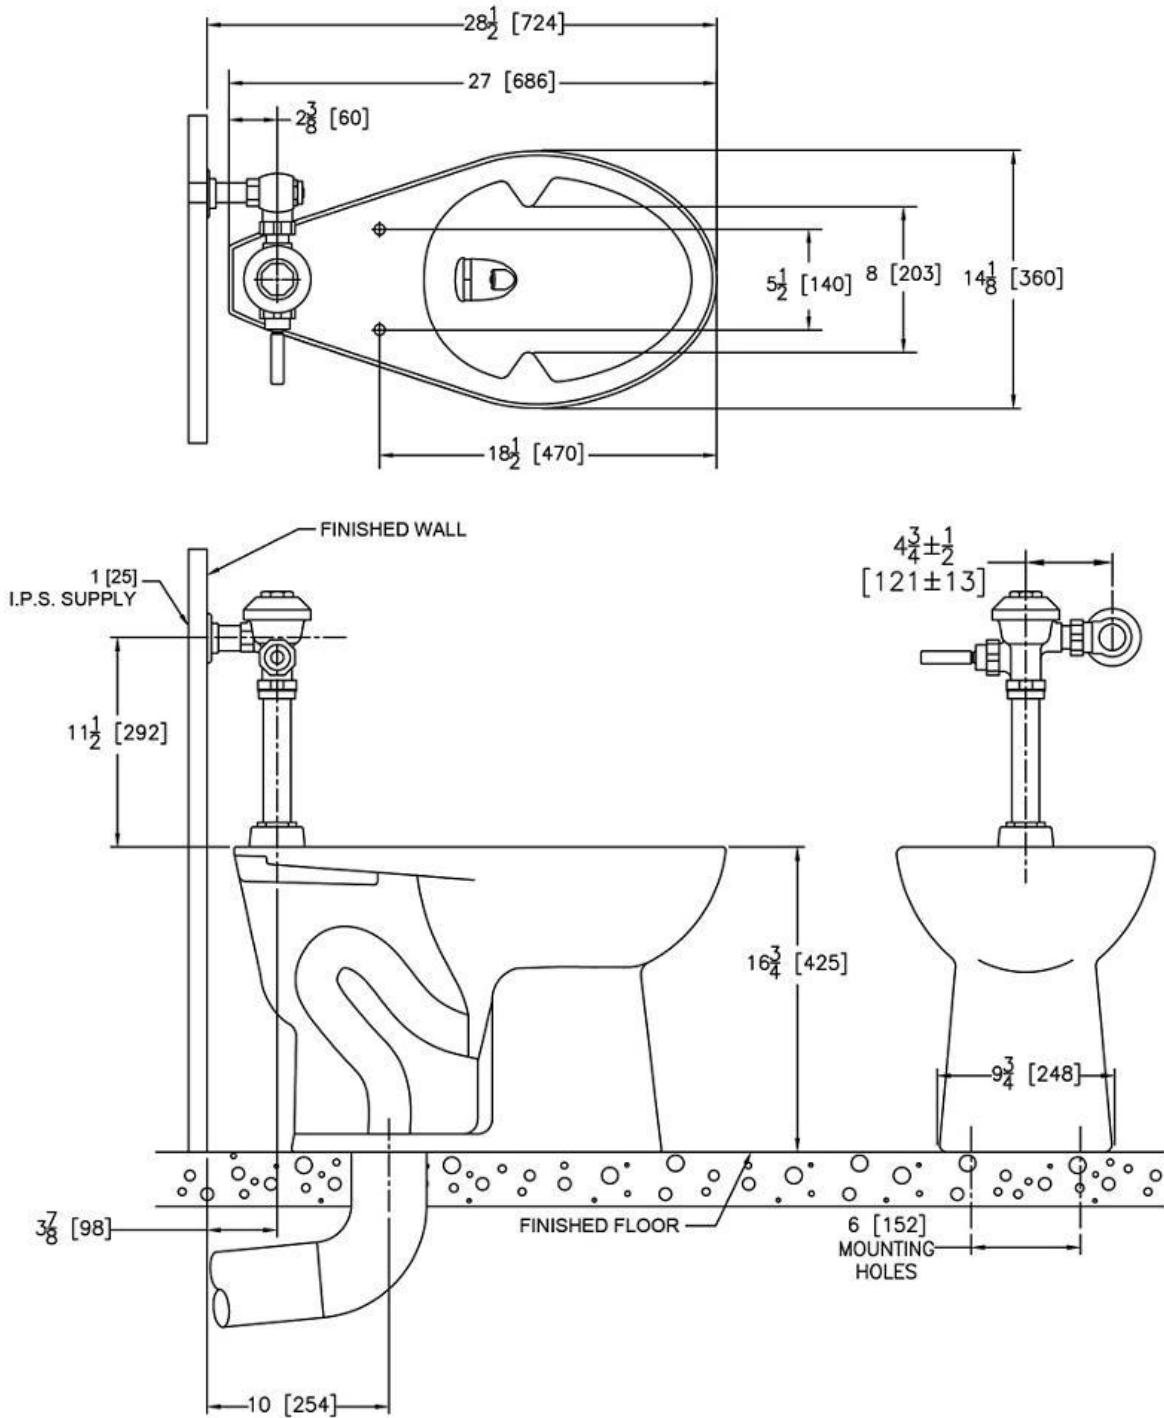

Model(s) Z5666-BWL1

EcoVantage® Floor-Mount Siphon-Jet Toilet Bowl, ADA Height with bedpan lugs

TAG

Architectural/Engineering Specification:

Vitreous China, floor mounted, bottom outlet toilet with siphon jet flushing action and elongated front rim with 1-1/2" top spud. This bowl is designed to perform to industry standards with as little as 1.1 gallons per flush.

Architectural/Engineering Approval

Design and dimensional data (inches and [mm]) are subject to manufacturing tolerances and change without notice.

⚠ WARNING: Cancer and Reproductive Harm – www.P65warnings.ca.gov
 ⚠ ADVERTENCIA: Cáncer y daño reproductivo – www.P65warnings.ca.gov
 ⚠ AVERTISSEMENT: Cancer et effets néfastes sur la reproduction – www.P65warnings.ca.gov

Model(s) Z5666-BWL1

EcoVantage® Floor-Mount Siphon-Jet Toilet Bowl, ADA Height with bedpan lugs

TAG

NOTE: All dimensions are for reference only. Do not use for pre-plumbing.

Design and dimensional data (inches and [mm]) are subject to manufacturing tolerances and change without notice.