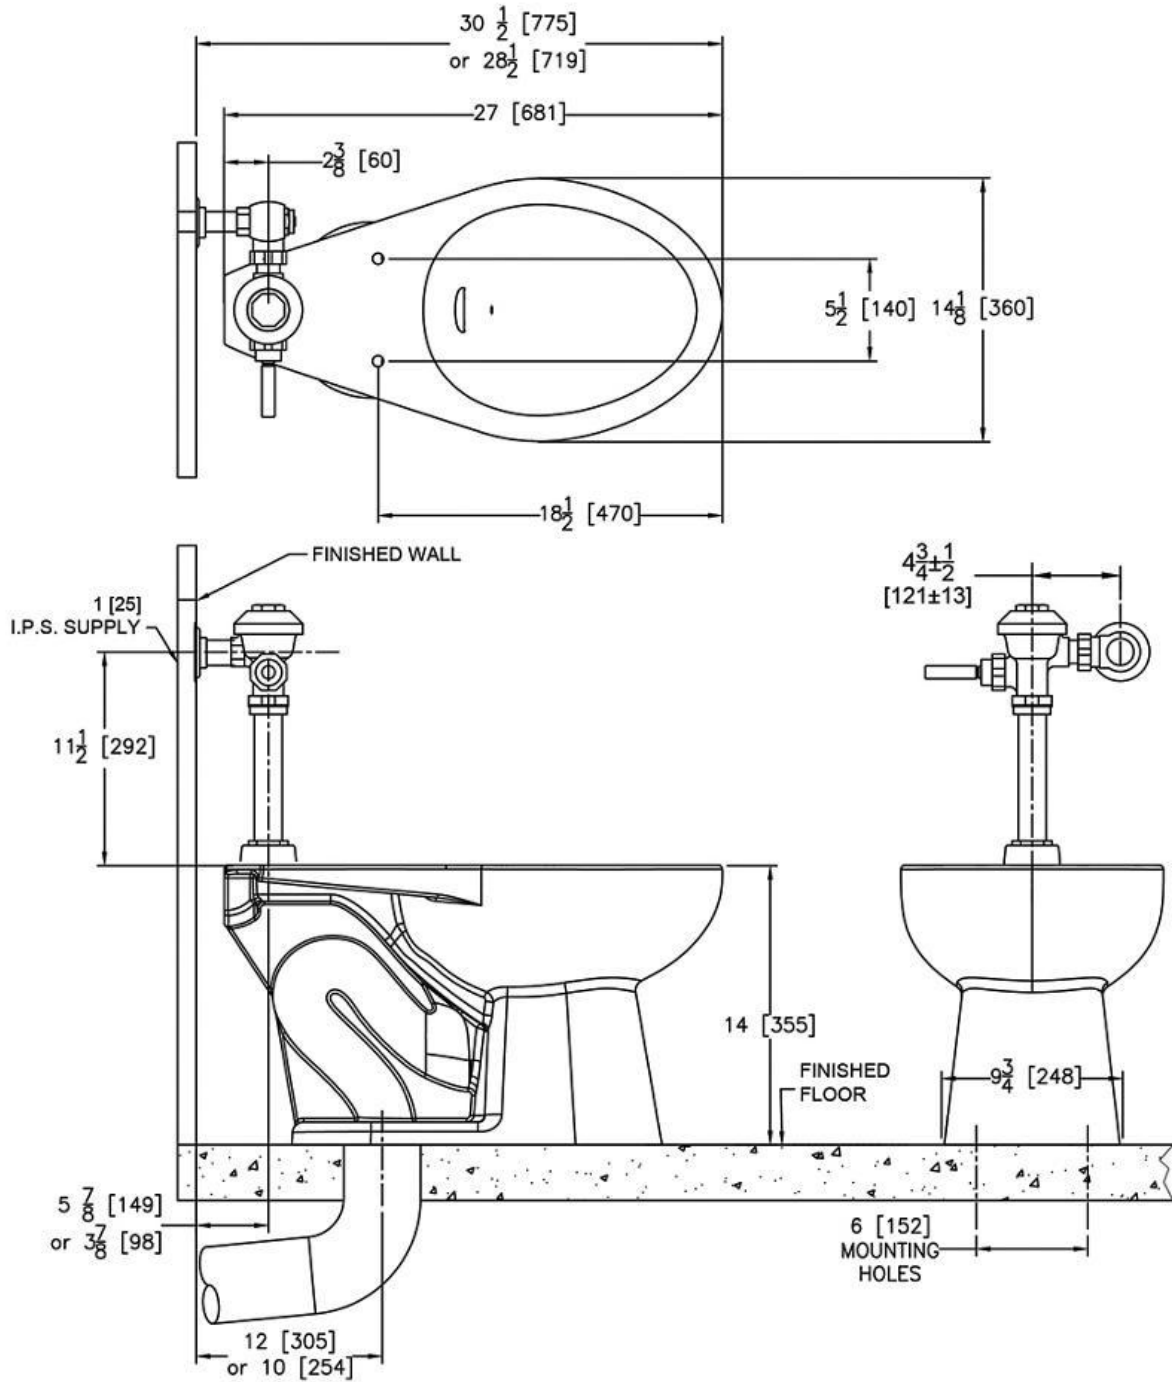

Model(s) Z5654-BWL1

EcoVantage® HET Floor-Mounted Toilet System

TAG

Architectural/Engineering Specification:

EcoVantage High Efficiency Toilet System features a vitreous china, 14” [356mm] height, floor mounted, bottom outlet toilet with siphon jet flushing action, ZurnSHIELD™ and elongated front rim with 1-1/2” [39mm] top spud. This bowl is designed to perform to industry standards with as little as 1.1 gallons per flush.

[Installation Guide - FV867](#)

Recommended Trim:

<input type="checkbox"/>	Z5955SS-EL	Elongated, standard white, open front toilet seat less cover with stainless steel check hinge
<input type="checkbox"/>	Z5972-COMB	Closest bolt and wax ring kit

Architectural/Engineering Approval

Design and dimensional data (inches and [mm]) are subject to manufacturing tolerances and change without notice.

⚠ WARNING: Cancer and Reproductive Harm – www.P65warnings.ca.gov
⚠ ADVERTENCIA: Cáncer y daño reproductivo – www.P65warnings.ca.gov
⚠ AVERTISSEMENT: Cancer et effets néfastes sur la reproduction – www.P65warnings.ca.gov

NOTE: All dimensions are for reference only. Do not use for pre-plumbing.

Design and dimensional data (inches and [mm]) are subject to manufacturing tolerances and change without notice.

⚠ WARNING: Cancer and Reproductive Harm - www.P65warnings.ca.gov
 ⚠ ADVERTENCIA: Cáncer y daño reproductivo - www.P65warnings.ca.gov
 ⚠ AVERTISSEMENT: Cancer et effets néfastes sur la reproduction - www.P65warnings.ca.gov