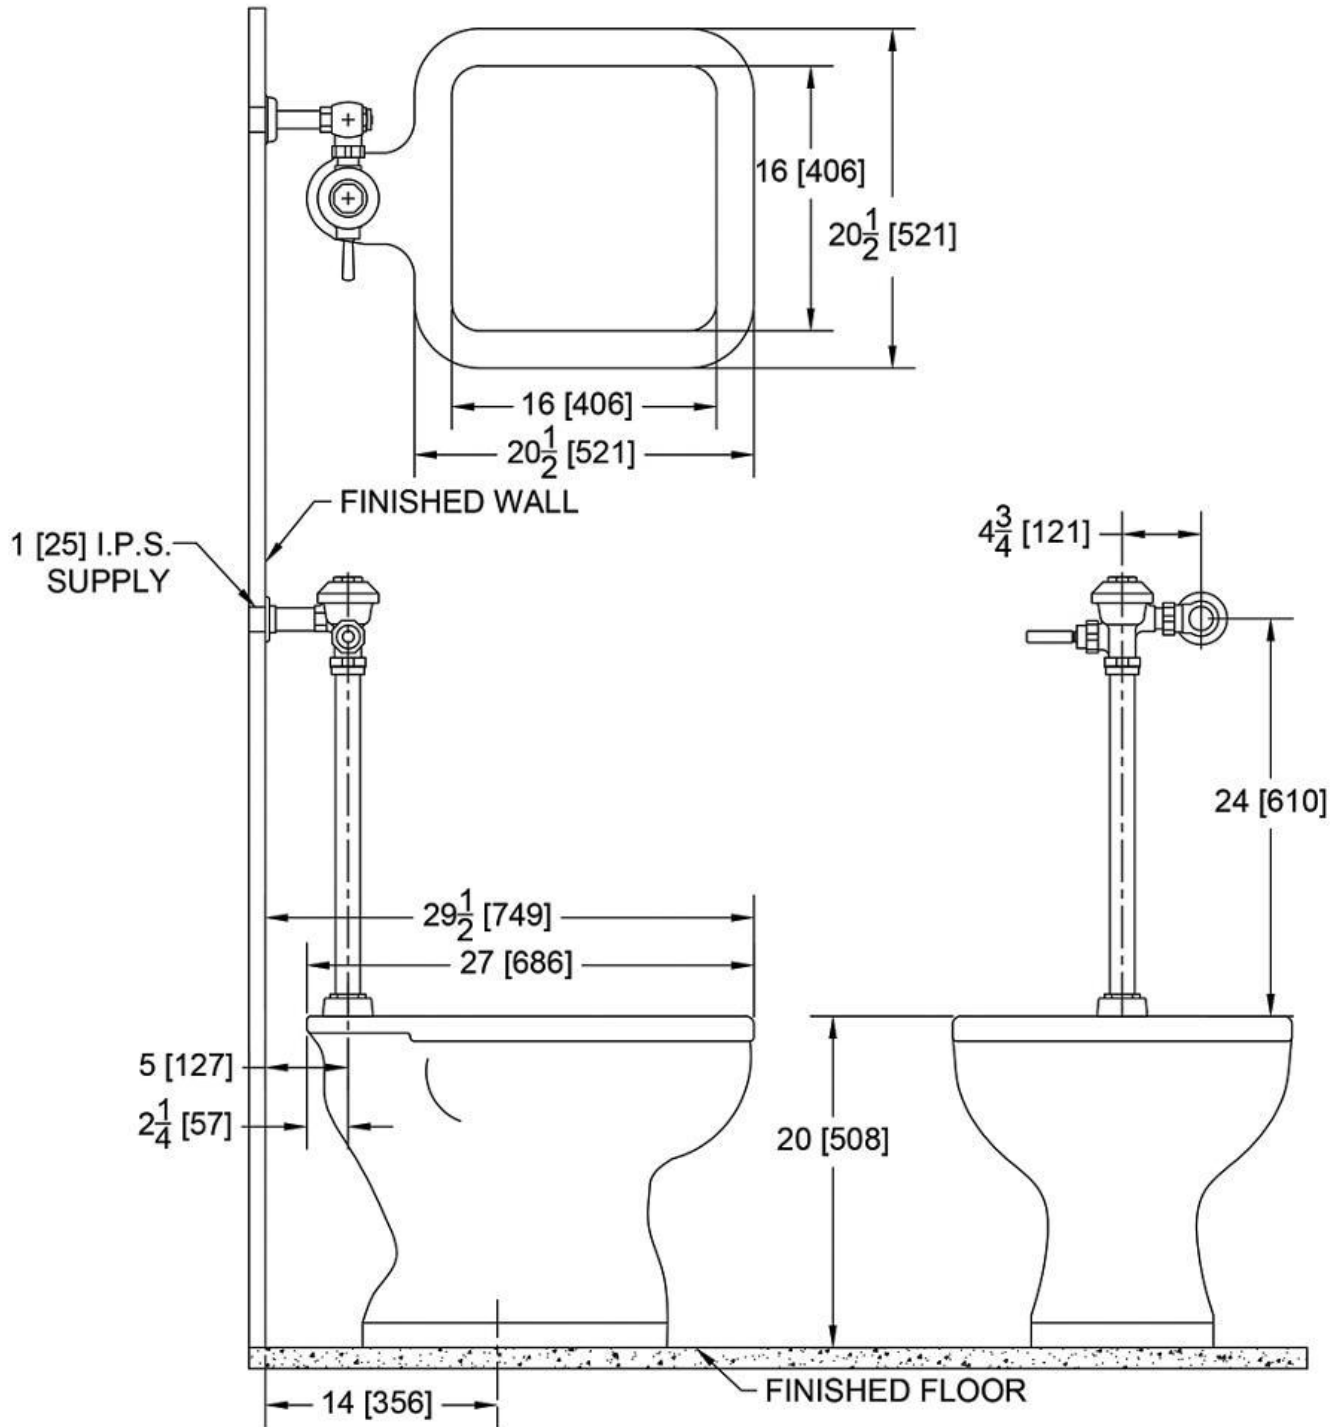

### Architectural/Engineering Specification:

z5420 Vitreous china, floor mounted blowout service sink with integral flushing rim, ceramic glaze and 1-1/2" top spud. Front & side stainless steel rim guards included.

### PRODUCT FEATURES:

- 27" [686 mm] x 20-1/2" [521 mm]
- Vitreous china
- ZurnSHIELDTM ceramic glaze creates a permanent surface that protects the fixture by inhibiting the growth of stain and odor causing mold mildew and bacteria, thus reducing the amount of time, chemicals and water to clean the bowl.
- Floor mounted service sink
- Siphon jet action
- Integral flushing rim
- 1-1/2" top spud
- Water surface: 10" x 10"
- Trap seal depth: 3-1/8"
- Shipping Weight 60lbs
- Minimum Running Pressure 25 PSI

*Design and dimensional data (inches and [mm]) are subject to manufacturing tolerances and change without notice.*

⚠ WARNING: Cancer and Reproductive Harm – [www.P65warnings.ca.gov](http://www.P65warnings.ca.gov)  
 ⚠ ADVERTENCIA: Cáncer y daño reproductivo – [www.P65warnings.ca.gov](http://www.P65warnings.ca.gov)  
 ⚠ AVERTISSEMENT: Cancer et effets néfastes sur la reproduction – [www.P65warnings.ca.gov](http://www.P65warnings.ca.gov)

NOTE: All dimensions are for reference only. Do not use for pre-plumbing.

Design and dimensional data (inches and [mm]) are subject to manufacturing tolerances and change without notice.

⚠ WARNING: Cancer and Reproductive Harm - [www.P65warnings.ca.gov](http://www.P65warnings.ca.gov)  
 ⚠ ADVERTENCIA: Cáncer y daño reproductivo - [www.P65warnings.ca.gov](http://www.P65warnings.ca.gov)  
 ⚠ AVERTISSEMENT: Cancer et effets néfastes sur la reproduction - [www.P65warnings.ca.gov](http://www.P65warnings.ca.gov)