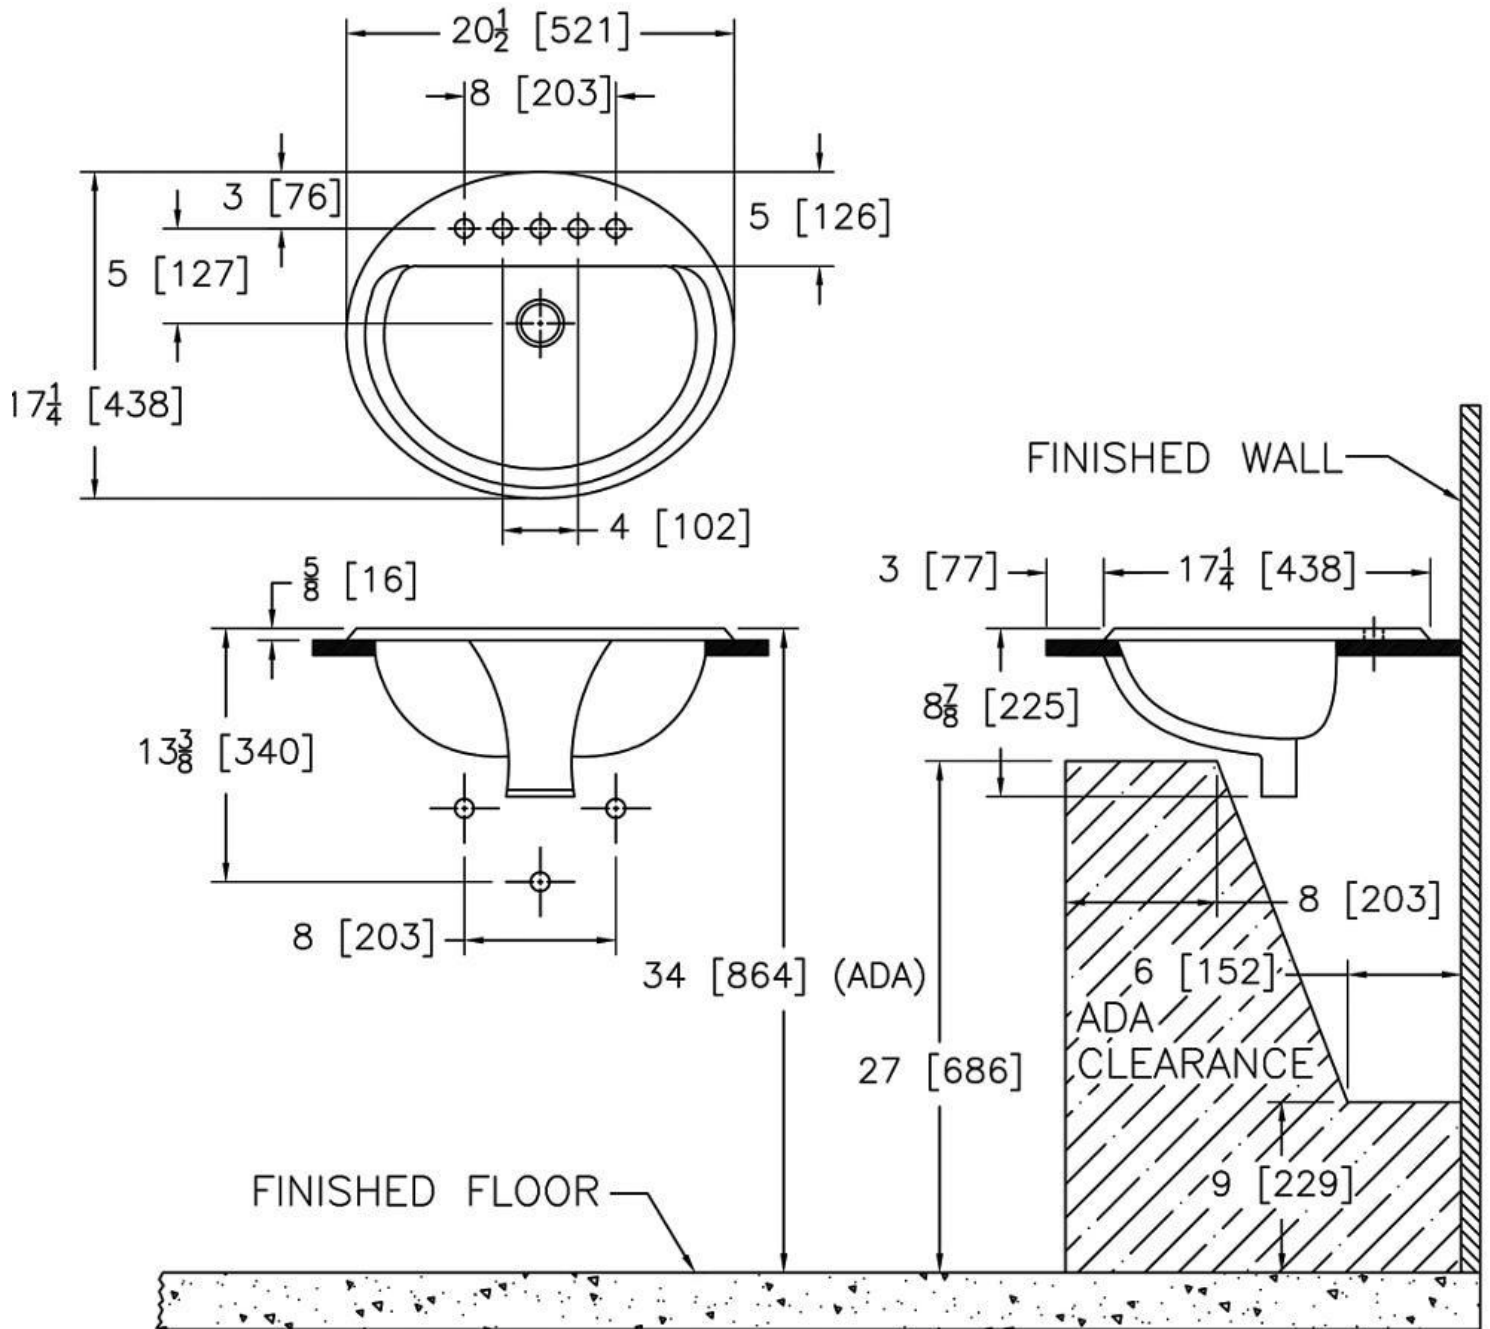

Architectural/Engineering Specification:

20" x 17" vitreous china, self-rimming, countertop lavatory

*Note: -RS and -LS options only available with Z5111

PRODUCT FEATURES:

- 20" [508 mm] x 17" [432 mm]
- Vitreous china
- Faucet holes for single, 4" or 8" centers
- Self-rimming front overflow design
- Waste: 1-1/4" O.D.
- Depth: 6-5/8"
- Shipping Weight: 22 lbs.

[Installation Guide - IS-Z5110-Z5114-Z5118.pdf](#)

Architectural/Engineering Approval

Design and dimensional data (inches and [mm]) are subject to manufacturing tolerances and change without notice.

⚠ WARNING: Cancer and Reproductive Harm – www.P65warnings.ca.gov
 ⚠ ADVERTENCIA: Cáncer y daño reproductivo – www.P65warnings.ca.gov
 ⚠ AVERTISSEMENT: Cancer et effets néfastes sur la reproduction – www.P65warnings.ca.gov

NOTE: All dimensions are for reference only. Do not use for pre-plumbing.

Design and dimensional data (inches and [mm]) are subject to manufacturing tolerances and change without notice.

⚠ WARNING: Cancer and Reproductive Harm - www.P65warnings.ca.gov
 ⚠ ADVERTENCIA: Cáncer y daño reproductivo - www.P65warnings.ca.gov
 ⚠ AVERTISSEMENT: Cancer et effets néfastes sur la reproduction - www.P65warnings.ca.gov