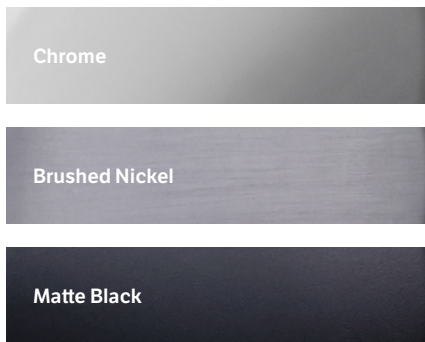

Collaboration Comes in Many Forms

Choose from one of our architectural series sensor faucet and matching soap dispenser combinations or customize with any of our AquaSense® sensor or AquaSpec® manual faucet offerings.

Our ZG6900 series architectural sensor faucets come standard with Hydro•X Power® to deliver seamless, sustainable performance at the sink. Designed for maximum durability, EZ Gear faucets are solenoid-free, outlasting and outperforming traditional sensor faucets.

ZG6950 or ZG6955 / Z6950-SD or ZG69-FSD
Serio Series®
Sensor Faucet & Sensor Soap Dispenser

Functionality doesn't fall short on elevated style with Serio. Achieve high performance through a contemporary, low-maintenance faucet. The streamlined look complements practically any environment without compromise. Available in multiple flow rates and power configurations. The soap dispenser's touchless sensor only takes a gentle wave, rounding off Serio's effortless appeal. They are easy to clean with a downward-facing sensor for a concealed.

Soap dispenser available in Liquid or Foaming.